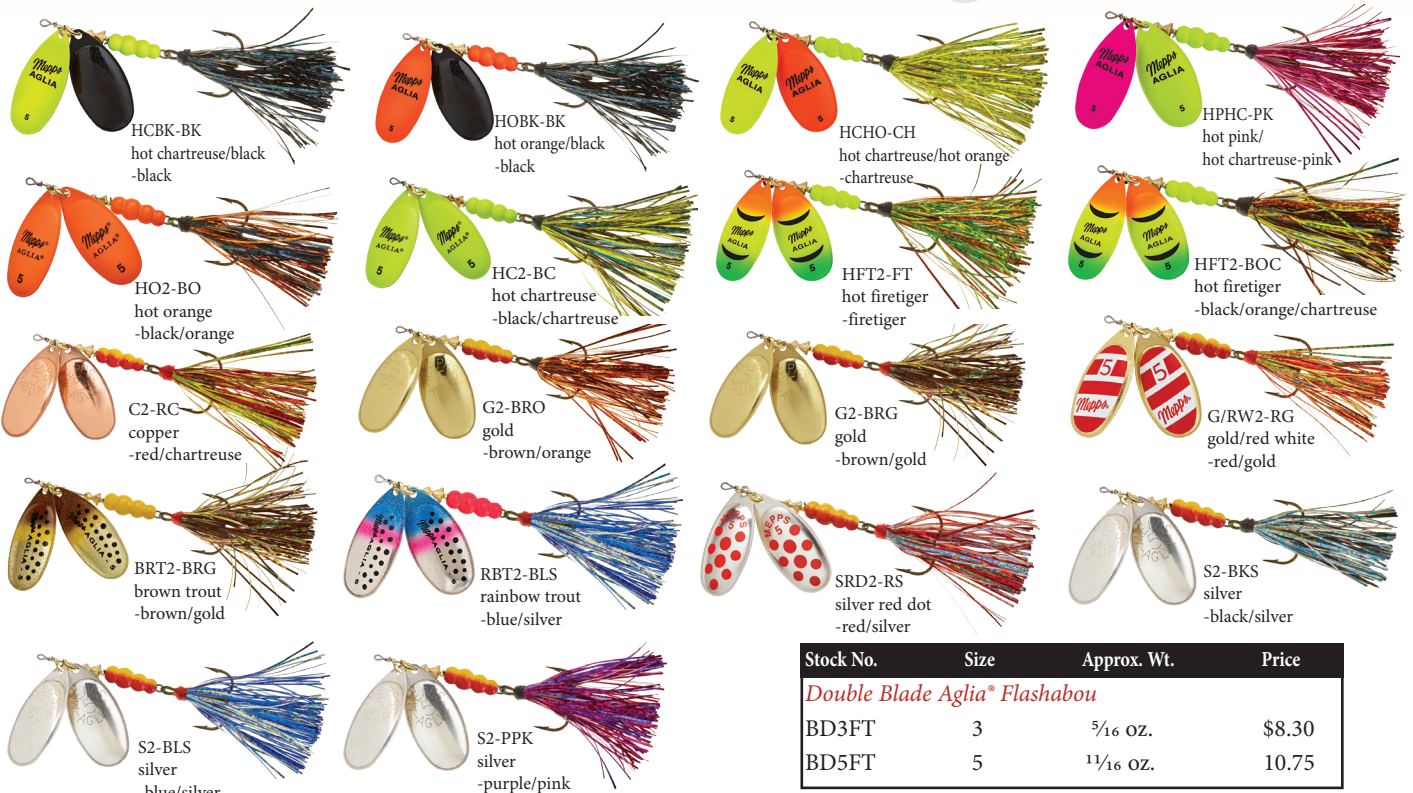

Dual blades create more flash. In addition, the sound and vibration they make is noticeably different than a spinner with a single blade. Two blades also produce more loft so they are easier to fish over weeds and other structure.

# Double Blade Aglia®

Stock No.	Size	Approx. Wt.	Price
<i>Double Blade Aglia®</i>			
BD3T	3	5/16 OZ.	\$8.30
BD5T	5	1 1/16 OZ.	10.75

Be sure to include both the blade and tail colors in the stock number

The Mepps® Aglia® Double Blade Flashabou features the same highly reflective, hand-tied flashabou tail as the Aglia® Flashabou. The double blades create twice the flash and produces more loft over weeds and structure compared to the single bladed Aglia® Flashabou.

# Double Blade Aglia® Flashabou

Stock No.	Size	Approx. Wt.	Price
<i>Double Blade Aglia® Flashabou</i>			
BD3FT	3	5/16 OZ.	\$8.30
BD5FT	5	1 1/16 OZ.	10.75

Be sure to include both the blade and tail colors in the stock number