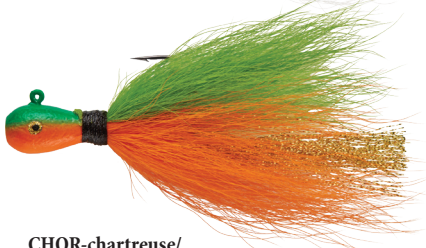

Mepps® Bucktail Jig

Bucktail jigs are extremely versatile. They can be used in rivers and lakes, both shallow and deep water. For years, we have been asked by our smallmouth, largemouth & walleye Prostaff to come out with a bucktail jig for their fisheries. After two years of testing and research we offer the Mepps® Bucktail Jig. Featuring the perfect balance of hand-tied bucktail & flashabou, with the flashabou being more pronounced in the middle to create more flash. These jigs use a chip resistant paint and a durable VMC hook. There isn't a bucktail jig on the market with a fuller tail or larger profile than the Mepps® Bucktail Jig.

PUPK-purple/pink

PKWH-pink/white

ORYL-orange/yellow

BKWH-black/white

BLWH-blue/white

CHYL-chartreuse/
yellow

BROR-brown/orange

CHOR-chartreuse/
orange

BKBR-black/brown

BKCH-black/
chartreuse

BKRD-black/red

BKPU-black/purple

Stock No.	Approx. Wt.	Hook Size	Price
<i>Mepps® Bucktail Jig</i>			
MBJ18	¼ oz.	1/0	\$3.70
MBJ14	¼ oz.	2/0	3.70
MBJ38	¾ oz.	2/0	4.00
MBJ12	½ oz.	2/0	4.00