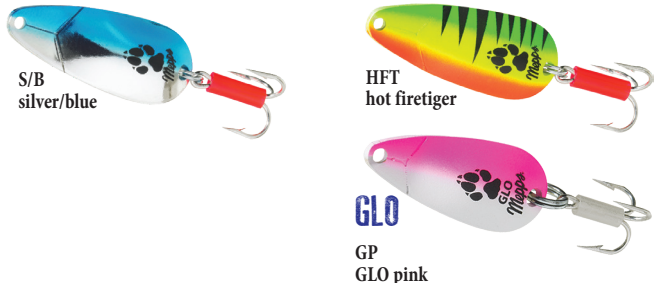

Bantam Syclops™ are the lightest of the Syclops™ and feature a single salmon hook. They are ideal for Kokanee.

Bantam Syclops™ can be trolled, cast, drifted or jigged, but, their erratic side-to-side wobbling action makes them extremely effective when trolled.

Stock No.	Wt.	Length	Width	Thickness	Price
<i>Bantam Syclops™ Single Hook</i>					
SY00LP	1/16 oz.	1 1/2"	27/64"	.020	\$4.95
SY0LP	1/8 oz.	2"	17/32"	.025	5.25

The Mepps® Little Wolf® is a rugged, solid brass spoon that will not rust or tarnish. Its genuine silver plate produces a bright white flash and its reverse-curve design features ten highly-reflective surfaces that send light in all directions. All Little Wolf's feature vinyl and acrylic oven-baked finish for maximum durability. Every Little Wolf® is perfectly balanced to maintain an intense side-to-side wobbling action.

Stock No.	Wt.	Length	Width	Price
<i>Little Wolf® Treble Hook</i>				
LW18	1/8 oz.	1 3/16"	1/2"	\$4.75
LW14	1/4 oz.	1 1/16"	3/8"	5.15
LW25	2/5 oz.	2 1/8"	7/8"	7.00
LW34	3/4 oz.	2 3/4"	1 3/16"	9.75

Stock No.	Wt.	Length	Width	Price
<i>Little Wolf® Single Hook</i>				
LW18P	1/8 oz.	1 3/16"	1/2"	\$4.75
LW14P	1/4 oz.	1 1/16"	3/8"	5.15
LW25P	2/5 oz.	2 1/8"	7/8"	7.00
LW34P	3/4 oz.	2 3/4"	1 3/16"	9.75