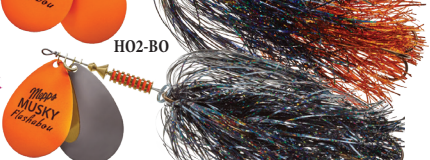

Stock No.	Size	Wt.	Price
MF7T	Single #7	1¼ oz.	\$22.90
MFD7T	Double #7	1½ oz.	\$27.00

*not available in single blade

Double & Single Blade Musky Flashabou

Steve Heiting's Custom Colors

CKL - Copper Killer

PRB - Pumpkin Bream

BST - Beast

CSC - Cisco

WLD - Wild Thing

Painted Blades

HFT2-BOC

HFT2-FT

HP2-PK

HC2-BC

*HCHO-BOC

HO2-BO

*HOBK-BK

Baitfish Series

PCH2-PCH - Perch

WAL2-WAL - Walleye

SNF2-SNF - Sunfish