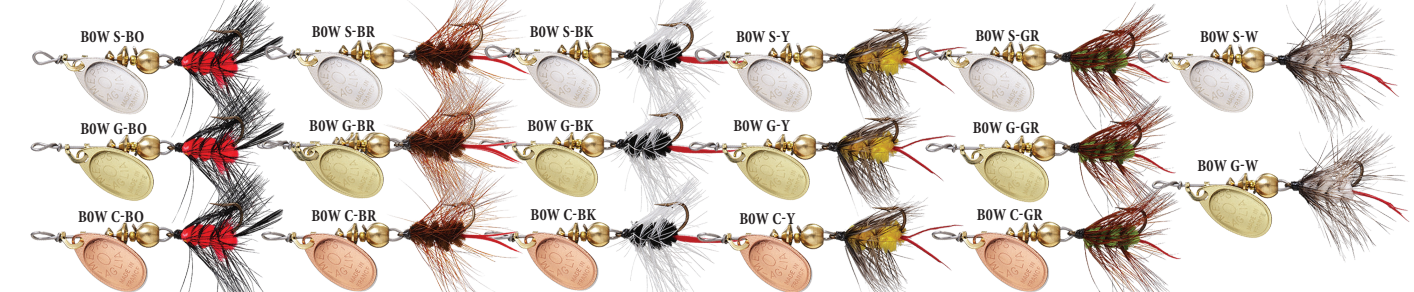

Picker Kits	
500839 - Picker Kit (Aglia®).....	\$59.55
#5 Aglia® Silver, #5 Aglia® Silver, #5 Aglia® Gold, #5 Aglia® Gold, #5 Aglia® Copper, #5 Aglia® Silver	
KHP5A - Hot Picker Kit.....	\$51.20
#4 Aglia® Hot Orange, #5 Aglia® Hot Chartreuse, #5 Aglia® Hot Firetiger, #4 Aglia® Black/Yellow/Red, #5 Aglia® Gold/Red-White, #4 Aglia® Silver/Black-White	
K7 - Alaska Bonanza Kit (single hook).....	\$45.85
#5 Trophy Series Pink Body-Silver Blade, 7/8 oz. Flying C™ Hot Orange Sleeve/Gold Blade, #5 Trophy Series Blue on Silver Body/Silver Blade, #5 Trophy Series Fluorescent Orange Body/Silver Blade, #5 Aglia® Hot Orange Blade, ¾ oz. Flying C™ Hot Pink Sleeve/Silver Blade	
500738 - Canada Bonanza Kit.....	\$77.65
Musky Killer® Silver, Musky Killer® Gold, Musky Killer® Gold/Red-White, #3 Syclops™ Hot Firetiger, #3 Syclops™ Silver, #3 Syclops™ Gold	
K4D - Lunker Kit.....	\$105.10
#5 Black Fury® Hot Firetiger, Giant Killer® Gold, #5 Aglia® Silver, Giant Killer® Silver, Musky Killer® Gold, Musky Killer® Hot Orange	

Ultra Lite & Spin Fly

Mepps® #00 Ultra Lites and #0 Spin Flies are ideal for light spinning tackle. They can also be used with your favorite fly rod. Use silver or gold Aglias to take panfish or trout on a crisp spring evening. Just before sunup or sundown, tie on a Black Fury®. Copper blades are very visible in stained water. Work a single hook Aglia® Wooly Worm or single hook Black Fury® through the weeds for great fishing action.

BOOT S-W dressed treble hook BOOH S-W dressed single hook
BOOT & BOOH share tail colors

Aglia® Wooly Worm Spin Flies

Aglia® Hackle Dressed Spin Flies

Stock No.	Approx. Wt.	Price
Aglia® Ultra Lites		
B00	1/18 oz.	\$4.65
B00P	1/18 oz.	4.65
B00T	1/18 oz.	6.85
B00H	1/18 oz.	6.85
B00W	1/18 oz.	6.85