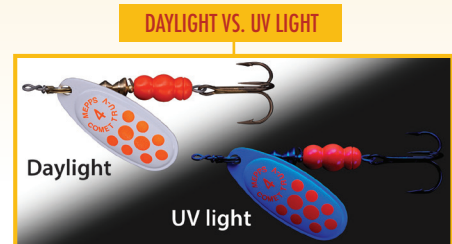

AGLIA-E TREBLE HOOK

Stock No.	Size	Approx. Wt.	Price
Aglia®-e treble hook			
BE0	0	1/12 oz.	\$4.65
BE1	1	1/8 oz.	4.65
BE2	2	1/6 oz.	5.35
BE3	3	1/4 oz.	5.35
BE4	4	1/3 oz.	6.45
BE5	5	1/2 oz.	6.45

AGLIA-E SINGLE HOOK

Stock No.	Size	Approx. Wt.	Price
Aglia®-e single hook			
BE0P	0	1/12 oz.	\$4.65
BE1P	1	1/8 oz.	4.65
BE2P	2	1/6 oz.	5.35
BE3P	3	1/4 oz.	5.35
BE4P	4	1/3 oz.	6.45
BE5P	5	1/2 oz.	6.45

Be sure to include the blade colors in the stock number when ordering.

To view actual size of Aglia® blades & bodies, refer to the table on pg. 6. **"Actual Aglia® Blade & Body Sizes"**

Comet® TRU-V

Actual Comet® Blade & Body Sizes

musky, pike, largemouth bass | large crappie, all bass species, large trout, walleye | trout, panfish