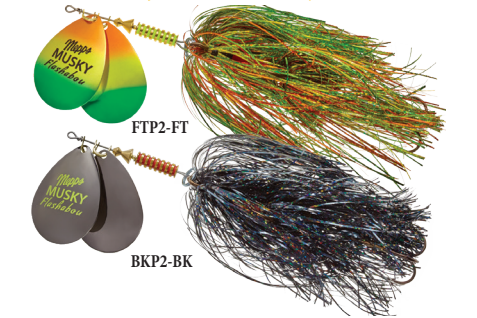

Platinum (Metallic) Blades

Marabou Replacement Tails

Stock No.	Style	Price
MTT 5/0	tandem marabou	\$12.10

BK(Black), Y(Yellow), W(White), BW(Black/White), CH(Chartrouse), P(Purple), PK(Pink), R(Red), BC(Black/Chartreuse), BRY(Brown/Yellow), BOC(Black/Orange/Chartreuse), FT(Firetiger), BO(Black/Orange)

Steve Heiting's Custom Colors

Painted Blades

Baitfish Series

Metal Blades

Platinum (Metallic) Blades

Flashabou Replacement Tails

Stock No.	Style	Price
MFT 5/0	tandem flashabou	\$12.10

BC(Black/Chartreuse), BK(Black), BKS(Black/Silver), BO(Black/Orange), BOC(Black/Orange/Chartreuse), BRG(Brown/Gold), FT(Firetiger), R(Red), P(Purple), PK(Pink), PCH(Perch), BGL(Bluegill), CRP(Crappie), SHD(Shad), SNF(Sunfish), WAL(Walleye),

To View All Our Current Specials, Clothing & Caps

visit www.mepps.com

#5 USA Aglia

Stock No.	Hook Type	Price
AMB5	Plain	\$6.45
AMB5ST	Dressed	\$9.20

- 100% Fully Functional Lure
- Hot white blade, platinum blue 4 bump body

Black Long Sleeve Shirt

Stock No.	Size	Color	Price
TSBLSS	small	black	\$25.00
TSBLSM	med	black	\$25.00
TSBLSL	large	black	\$25.00
TSBLSXL	XL	black	\$25.00
TSBLSXXL	XXL	black	\$25.00

- Gildan® 100% Ultra-cotton, preshrunk
- Large Mepps® Logo on back
- Small Mepps® Logo on front left chest