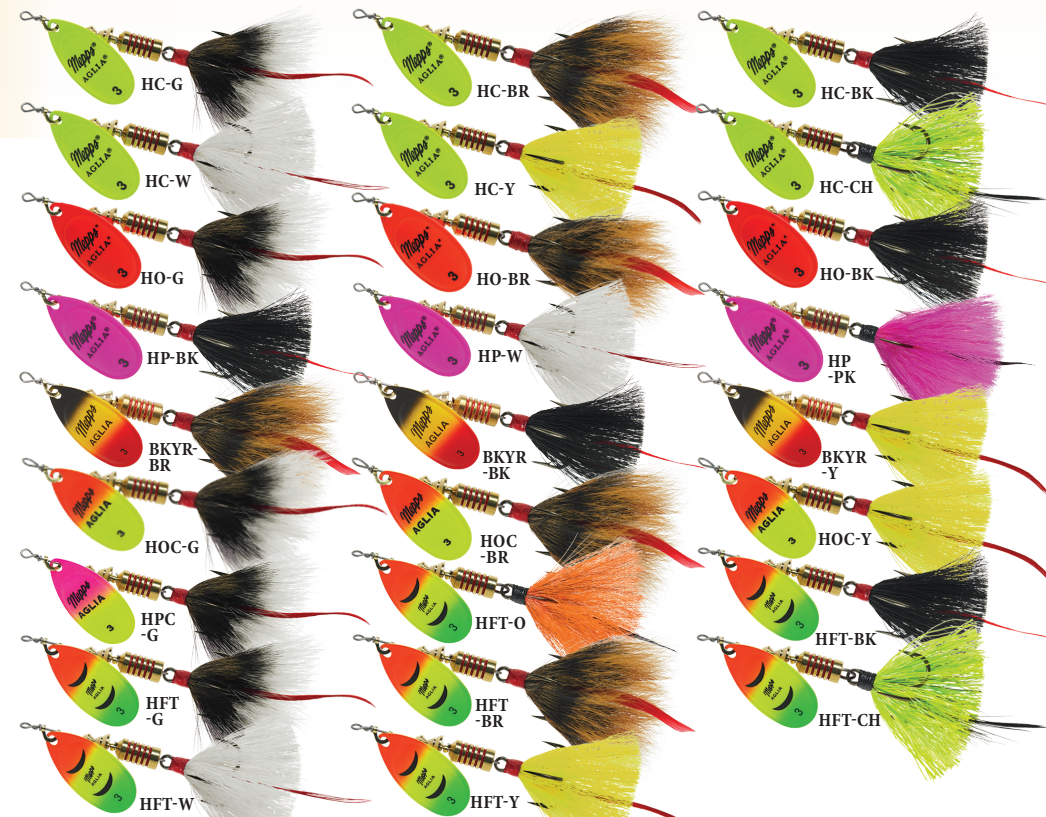

Brian Clark

Rodney Copes

AGLIA® BAIT SERIES

DRESSED SIZES: #0 - #5

Be sure to include color with Aglia stock #

Painted Blades (Continued)

Platinum Blades (Metallic)

GLO Blades (Glow In The Dark)

Be sure to include both the blade and tail colors in the stock number

Aglia® Long

The Mepps® Aglia® Long blade "hugs" the body during the retrieve, allowing it to stay in deep pockets where big fish live. It's perfect for fishing pools below lake outlets or man-made dams. All Aglia® Longs feature Mepps® Color Technology for maximum visibility and solid brass bodies and blades. Beads are lathe-turned to resist chipping. Available in both treble and single hooks, plain and dressed.

Actual Aglia Long® Blade & Body Sizes

Actual Black Fury® Blade & Body Sizes

Black Fury®

The special Black Fury® blade spins closer to the body than the classic Aglia® blade so it easily fishes shallow to mid-depths. This is an excellent low light (early morning, evening or overcast) spinner as well as a perfect choice for sunny days in less clear waters. The dressed version features bucktail or squirrel tail.

The Comet® Combo's blades spin close to the body, which allows the spinner to easily fish the shallow to mid-depth areas on top of those tight areas above weeds and cover. The Curly Tail® Grub is rigged on a Mister Twister® Keeper™ Hook, so it's weedless when you pitch it into the pads and walk it over logs, rocks or any other submerged cover.