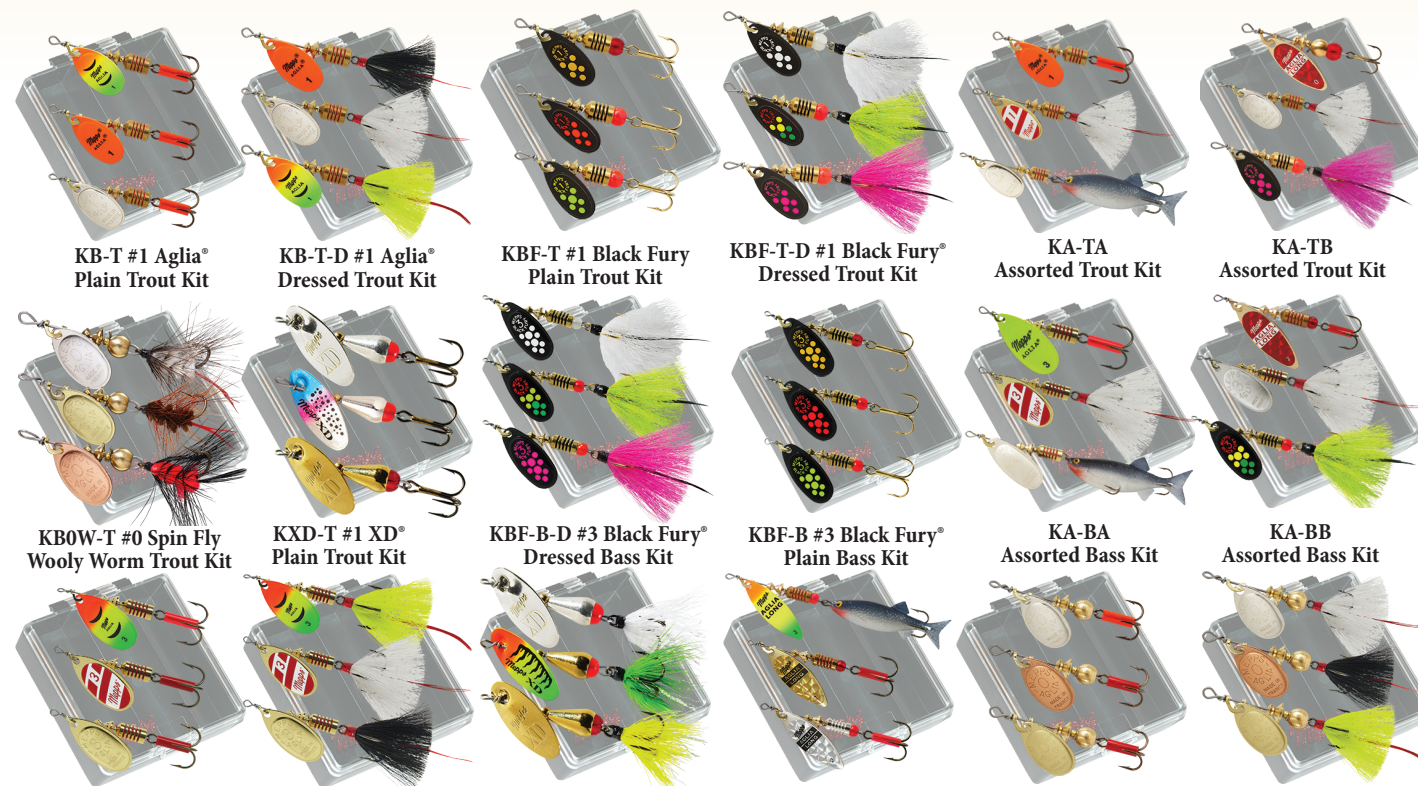

Pocket Pacs

KB-T #1 Aglia® Plain Trout Kit

KB-T-D #1 Aglia® Dressed Trout Kit

KBF-T #1 Black Fury Plain Trout Kit

KBF-T-D #1 Black Fury Dressed Trout Kit

KA-TA Assorted Trout Kit

KA-TB Assorted Trout Kit

KBOW-T #0 Spin Fly Wooly Worm Trout Kit

KXD-T #1 XD® Plain Trout Kit

KBF-B-D #3 Black Fury Dressed Bass Kit

KBF-B #3 Black Fury Plain Bass Kit

KA-BA Assorted Bass Kit

KA-BB Assorted Bass Kit

KB-B #3 Aglia® Plain Bass Kit

KB-B-D #3 Aglia® Dressed Bass Kit

KXD-B-D #3 XD® Dressed Bass Kit

KAL-B #2 Aglia® Long Plain Bass Kit

KB-P #0 Aglia® Plain Panfish Kit

KB-P-D #0 Aglia® Dressed Panfish Kit

Trout	
KB-T #1 Aglia® Plain	$15.10
Hot Firetiger, Hot Orange, Silver	
KB-T-D #1 Aglia® Dressed	$21.65
Hot Orange, Silver, Hot Firetiger	
KBF-T #1 Black Fury® Plain	$15.10
Yellow Dot, Fluorescent Red Dot, Chartreuse Dot	
KBF-T-D #1 Black Fury® Dressed	$21.65
White Dot, Hot Firetiger, Pink Dot	

Trout	
KA-TA Assorted Trout Kit	$21.00
#1 Hot Orange Aglia® #1 Gold/Red-White Dressed Aglia® #1 Silver Comet® Mino	
KA-TB Assorted Trout Kit	$20.15
#0 Redbo Scale Aglia® Long #1 Silver/White Dressed Aglia® #1 Black Fury® Dressed (Hot Pink)	
KBOW-T #0 Wooly Worm	$21.65
Silver-White, Gold-Brown, Copper-Black-Orange	
KXD-T #1 XD® Plain	$15.20
Silver-Silver, Silver-Rainbow Trout, Gold-Gold	

Bass	
KBF-B-D #3 Black Fury® Dressed	$23.75
White Dot, Hot Firetiger, Pink Dot	
KBF-B #3 Black Fury® Plain	$17.20
Yellow Dot, Fluorescent Red Dot, Chartreuse Dot	
KA-BA Assorted Bass Kit	$23.90
#3 Hot Chartreuse Plain Aglia® #3 Gold/Red-White Dressed Aglia® #3 Silver Comet® Mino	
KA-BB Assorted Bass Kit	$22.25
#2 Redbo Scale Aglia® Long #3 Silver/White Dressed Aglia® #3 Black Fury® Dressed (Hot Firetiger)	

Bass	
KB-B #3 Aglia® Plain	$17.20
Hot Firetiger, Gold/Red-White, Gold	
KB-B-D #3 Aglia® Dressed	$23.75
Hot Firetiger, Gold/Red-White, Gold-Black	
KXD-B-D #3 XD® Dressed	$22.55
Silver-Silver, Gold-Firetiger, Gold-Gold	
KAL-B #2 Aglia® Long Plain	$20.90
Hot Firetiger/Mino, Gold/ Goldbo Scale, Silver/Rainbo Scale	

Panfish	
KB-P #0 Aglia® Plain	$15.10
Silver, Copper, Gold	
KB-P-D #0 Aglia® Dressed	$21.65
Silver, Copper, Gold	

A perfect combination of Mepps® in-line spinners for your favorite species.

Spinner Paks

Panfish	
SAB (dressed)	$21.15
#0 Black Fury®, #0 Comet® Mino, #0 Aglia®	
SAA (plain)	$13.85
#0 Black Fury®, #0 Aglia® Long, #00 Aglia®	

Trout	
STA (dressed)	$20.45
#1 Black Fury®, #1 Aglia® Long, #0 Aglia®	
STB (plain)	$13.85
#1 Black Fury®, #1 Aglia® Long, #0 Aglia®	

Bass	
SBB (dressed/mino)	$16.55
#2 Comet® Mino, #2 Aglia®	
SBC (dressed)	$15.05
#2 Aglia® Long, #3 Aglia®