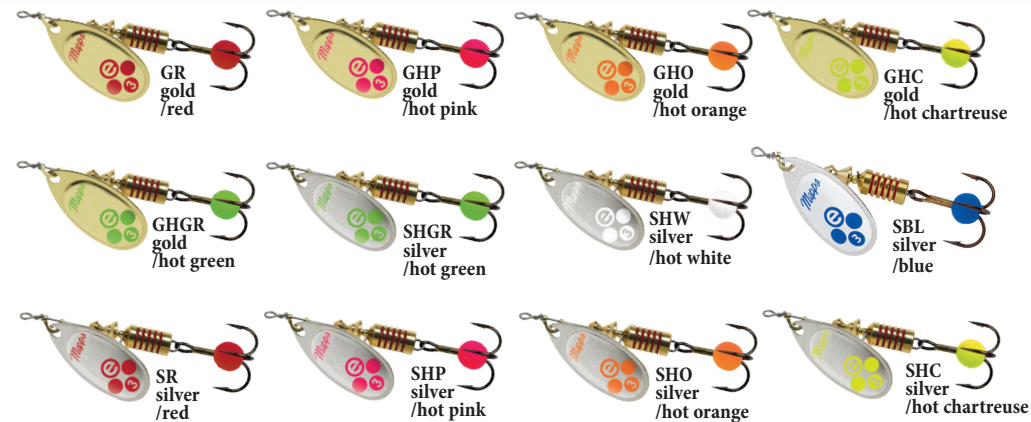

Aglia® Brite

In addition to the classic Mepps® French blade, every Mepps® Aglia® Brite features a solid brass brightly-colored, high-visibility body with a durable, chip-resistant finish. There's also a Brite strike-attractor bead and an extra-sharp VMC hook. Blades are either genuine silver plated or polished brass.

PLAIN SINGLE HOOK

PLAIN TREBLE HOOK

Trophy Series

If you're planning a trophy salmon or steelhead trip to Alaska, these spinners were designed with you in mind. Available only in sizes #4 and #5 and available with either treble or single hooks. Blades and bodies are solid brass—no lead components. Spinner shaft is stainless steel to resist the elements. Silver blades feature genuine silver plating for maximum flash at all depths and under all water and light conditions. Painted bodies feature brilliant epoxy finishes that are both fade and chip resistant. A water-activated self-lubricating, folded, solid brass clevis is much more durable than a stirrup-style clevis, and allows the blade to begin spinning freely as soon as the lure hits the water.

Stock No.	Size	Approx. Wt.	Price
Trophy Series treble hook			
TSB4	4	1/3 oz.	\$6.45
TSB5	5	1/2 oz.	6.45

Stock No.	Size	Approx. Wt.	Price
Trophy Series single hook			
TSB4P	4	1/3 oz.	\$6.45
TSB5P	5	1/2 oz.	6.45

PLAIN TREBLE

PLAIN SINGLE

Aglia®-e

The Mepps® Aglia®-e combines the proven fish-catching ability of the Mepps® Aglia® with the look and feel of a salmon egg. The uniquely designed blade pattern presents the illusion of a spawn sack, while the durable life-like egg on the hook attracts strikes.