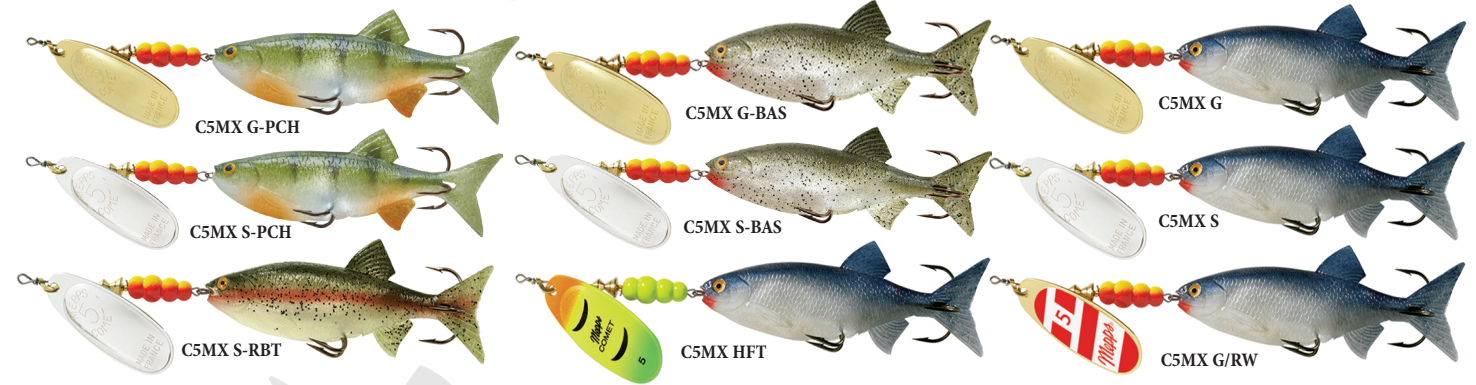

Comet® MX Mino

Replacement
Comet® MX Minos
Page 4

Stock No.	Size	Mino	Approx. Wt.	Price
<i>Comet® MX Mino</i>				
C5MX	5	4"	1 3/16 oz.	$11.65