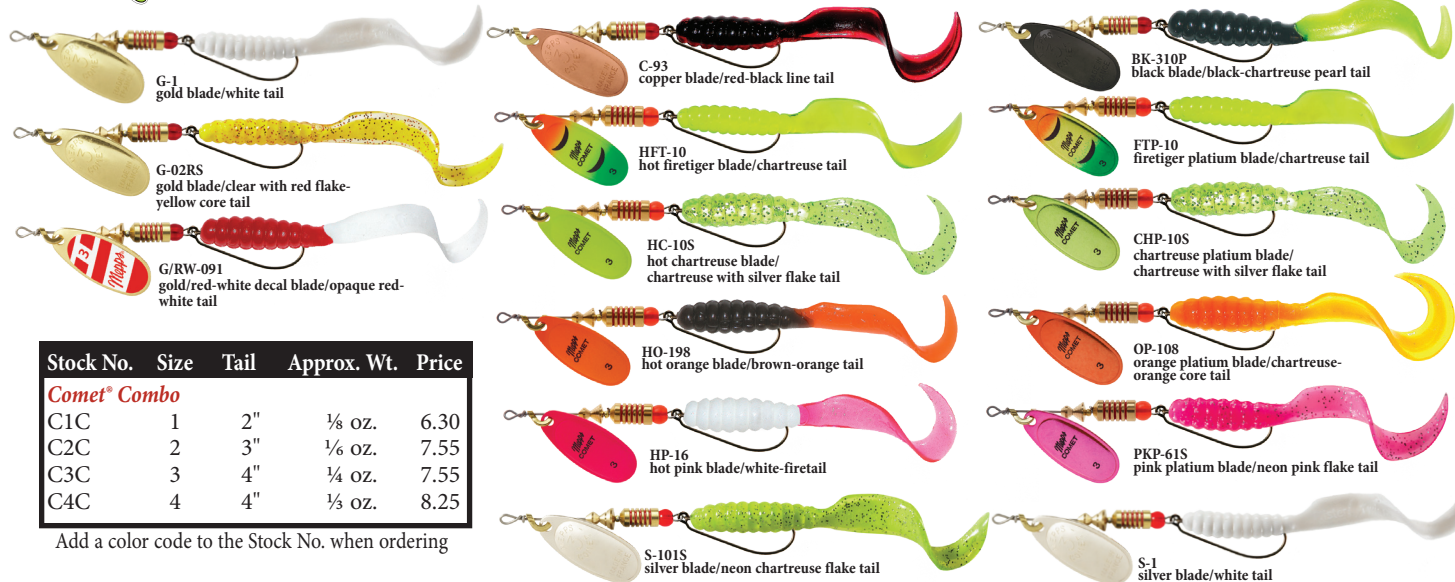

Comet® Combo & Black Fury® Combo

Mepps® Bucktail Jig

The Mepps® Comet® Combo combines the legendary Mepps® spinner with the original Mister Twister® Curly Tail® Grub. It's perfect for hooking up with everything from trophy largemouth bass and northern pike to panfish and crappie.

The Comet® Combo's blades spin close to the body, which allows the spinner to easily fish the shallow to mid-depth areas on top of those tight areas above weeds and cover. The Curly Tail® Grub is rigged on a Mister Twister® Keeper™ Hook, so it's weedless when you pitch it into the pads and walk it over logs, rocks or any other submerged cover.

Comet® Combo

Featuring Keeper® Hook & Curly Tail®

Stock No.	Size	Tail	Approx. Wt.	Price
Comet® Combo				
C1C	1	2"	1/8 oz.	6.30
C2C	2	3"	1/6 oz.	7.55
C3C	3	4"	1/4 oz.	7.55
C4C	4	4"	1/2 oz.	8.25

Add a color code to the Stock No. when ordering

Black Fury® Combo

Featuring Keeper® Hook & Curly Tail®

The Black Fury® Combo is an excellent low light (early morning, evening or overcast) spinner as well as a perfect choice for sunny days in less clear waters.

Stock No.	Size	Tail	Approx. Wt.	Price
Black Fury® Combo				
BF0C	0	1 1/2"	1/12 oz.	$6.30
BF1C	1	2"	1/8 oz.	6.30
BF2C	2	3"	1/6 oz.	7.55
BF3C	3	4"	1/4 oz.	7.55
BF4C	4	4"	1/2 oz.	8.25

Add a color code to the Stock No. when ordering