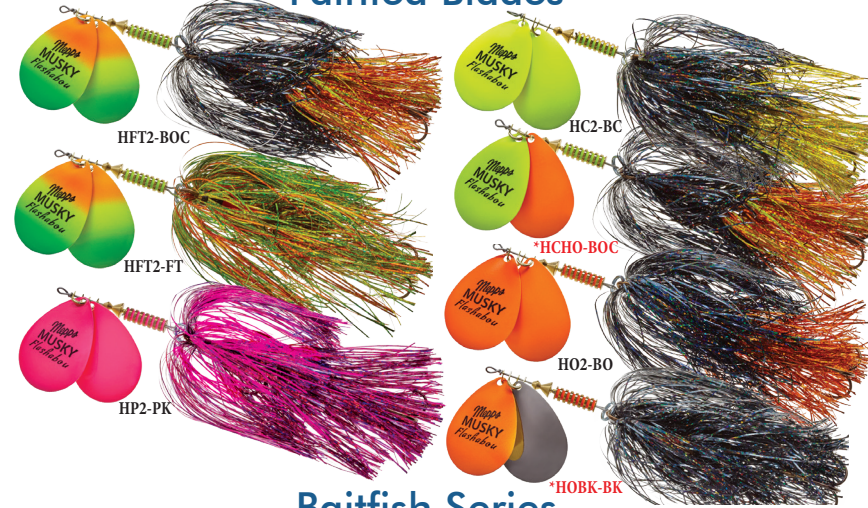

*not available in single blade

Stock No.	Size	Wt.	Price
MF7T	Single #7	1¼ oz.	\$23.35
MFD7T	Double #7	1½ oz.	\$27.55

*not available in single blade

Double & Single Blade Musky Flashabou

Metal Blades

Painted Blades

Platinum (Metallic) Blades

Marabou Replacement Tails

Stock No.	Style	Price
MTT 5/0	tandem marabou	\$12.10

BK(Black), Y(Yellow), W(White), BW(Black/White), CH(Chartrouse), P(Purple), PK(Pink), R(Red), BC(Black/Chartreuse), BRY(Brown/Yellow), BOC(Black/Orange/Chartreuse), FT(Firetiger), BO(Black/Orange)

Steve Heiting's Custom Colors

Painted Blades

Baitfish Series

Metal Blades

Platinum (Metallic) Blades

Flashabou Replacement Tails

Stock No.	Style	Price
MFT 5/0	tandem flashabou	\$12.10

BC(Black/Chartreuse), BK(Black), BKS(Black/Silver), BO(Black/Orange), BOC(Black/Orange/Chartreuse), BRG(Brown/Gold), FT(Firetiger), R(Red), P(Purple), PK(Pink), PCH(Perch), BGL(Bluegill), CRP(Crappie), SHD(Shad), SNF(Sunfish), WAL(Walleye),

To View All Our Current Specials, Clothing & Caps

visit www.mepps.com

#5 USA Aglia

Stock No.	Hook Type	Price
AMB5	Plain	\$6.45
AMB5ST	Dressed	\$9.20

- 100% Fully Functional Lure
- Hot white blade, platinum blue 4 bump body