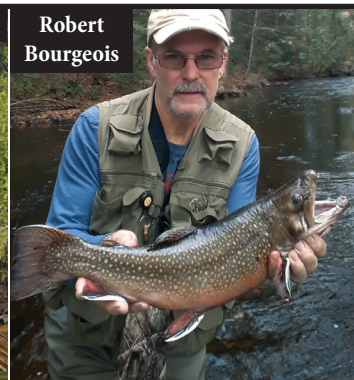

Black Fury® Mino

The Black Fury® Mino combines our popular Black Fury® blade with a painted bump body and a shad mino which includes painted accents to match the blade color. Available in blade sizes #0 - #5, the Black Fury® Mino is perfect for all species, whether you are casting or trolling. The lure runs at mid-depth in the water and has an erratic swimming action which gives the Black Fury® Mino the appearance of an injured bait fish. Predator fish see this lure as an easy next meal.