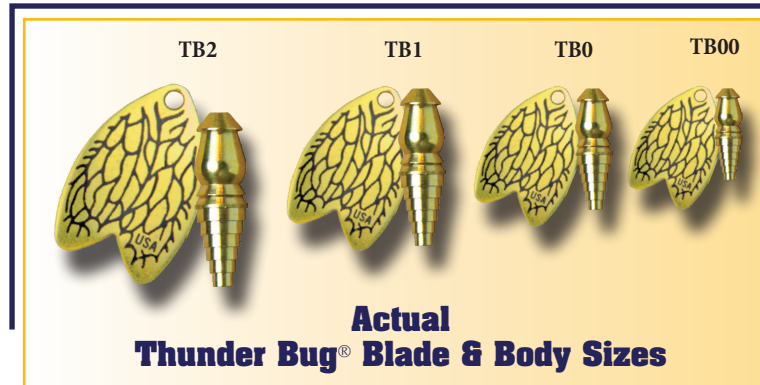

Here is a lure so revolutionary it allows spinner fishermen to "match the hatch." From its fluttering, veined, lifelike wing to its expertly finished segmented body, the Mepps® Thunder Bug® looks like a bug, acts like a bug, and, to a fish, is every bit as tasty as a bug. Four sizes. Six blade colors. Computer age finishes to resist chipping and peeling. Your choice of dressed or plain ultra-sharp, strong treble or single hook. Mepps® unsurpassed quality throughout. Mepps® Thunder Bugs.

Thunderbug® (Plain Treble)

Every XD® lure features a precision, solid brass fulcrum bead between the blade and body allowing the blade to spin at any retrieve speed and as the lure drops providing additional attraction. No other shaft - through - the - blade spinner offers this feature.

The XD® runs deeper - size for size than any other lure in its class.