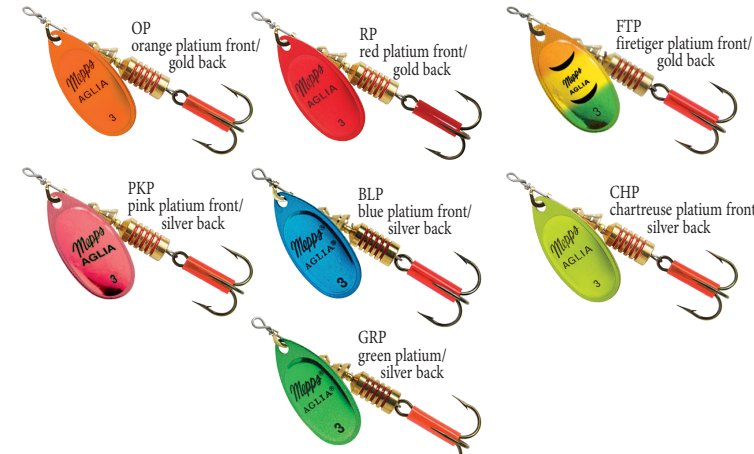

Plain Aglia® Single Hook Available

Plain Aglia®

The Original Inline Spinner

Dressed Aglia® Options (Next Page)

**ACTUAL AGLIA®
BLADE & BODY SIZES**

AVAILABLE IN

SIZES #0 THRU #5

Metal Blades

Platinum Blades (Metallic)

Platinum Blades Index

Gold Back of Blade

- OP
- RP
- FTP

Silver Back of Blade

- PKP
- BLP
- CHP
- GRP

GLO Blades (Glow In The Dark)

Hand Painted Blades

**AGLIA®
BAIT SERIES**

**PLAIN SIZES:
#0 - #5**
Be sure to include color with Aglia stock #

PLAIN TREBLE HOOK				PLAIN SINGLE HOOK			
Stock No.	Size	Approx. Wt.	Price	Stock No.	Size	Approx. Wt.	Price
Aglia® plain treble hook				Aglia® plain treble hook			
B0	0	1/12 oz.	\$4.65	B3	3	1/4 oz.	\$5.35
B1	1	1/8 oz.	4.65	B4	4	1/3 oz.	6.45
B2	2	1/6 oz.	5.35	B5	5	1/2 oz.	6.45
Aglia® plain single hook				Aglia® plain single hook			
B0P	0	1/12 oz.	\$4.65	B3P	3	1/4 oz.	\$5.35
B1P	1	1/8 oz.	4.65	B4P	4	1/3 oz.	6.45
B2P	2	1/6 oz.	5.35	B5P	5	1/2 oz.	6.45

The Comet® Combo's blades spin close to the body, which allows the spinner to easily fish the shallow to mid-depth areas on top of those tight areas above weeds and cover. The Curly Tail® Grub is rigged on a Mister Twister® Keeper™ Hook, so it's weedless when you pitch it into the pads and walk it over logs, rocks or any other submerged cover.