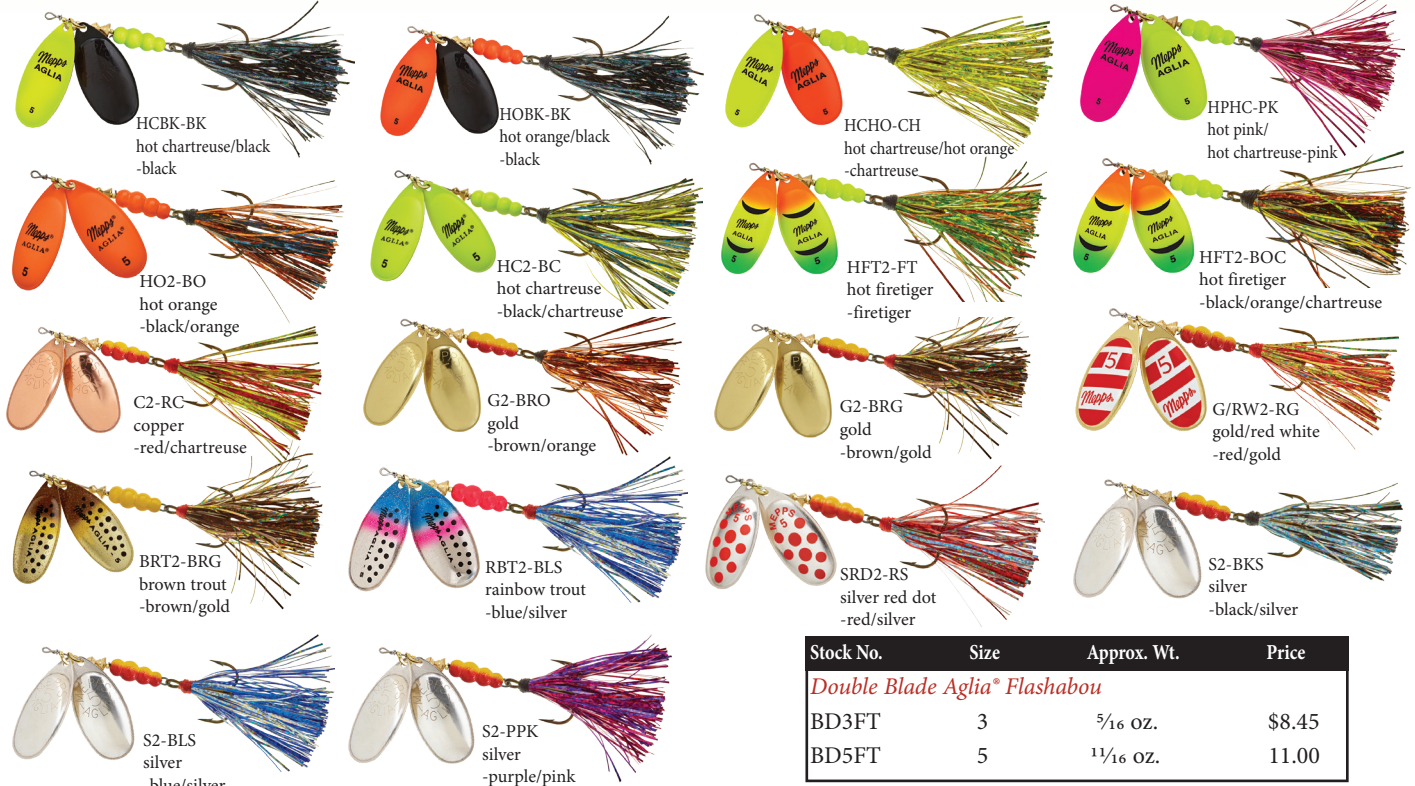

Stock No.	Size	Approx. Wt.	Price
Double Blade Black Fury®			
BFD3T	3	5/16 oz.	\$8.45
BFD5T	5	1 1/16 oz.	11.00

Dual blades create more flash. In addition, the sound and vibration they make is noticeably different than a spinner with a single blade. Two blades also produce more loft so they are easier to fish over weeds and other structure.

Double Blade Aglia®

Stock No.	Size	Approx. Wt.	Price
Double Blade Aglia®			
BD3T	3	5/16 oz.	\$8.45
BD5T	5	1 1/16 oz.	11.00

Be sure to include both the blade and tail colors in the stock number

The Mepps® Aglia® Double Blade Flashabou features the same highly reflective, hand-tied flashabou tail as the Aglia® Flashabou. The double blades create twice the flash and produces more loft over weeds and structure compared to the single bladed Aglia® Flashabou.

Double Blade Aglia® Flashabou

Stock No.	Size	Approx. Wt.	Price
Double Blade Aglia® Flashabou			
BD3FT	3	5/16 oz.	\$8.45
BD5FT	5	1 1/16 oz.	11.00

Be sure to include both the blade and tail colors in the stock number