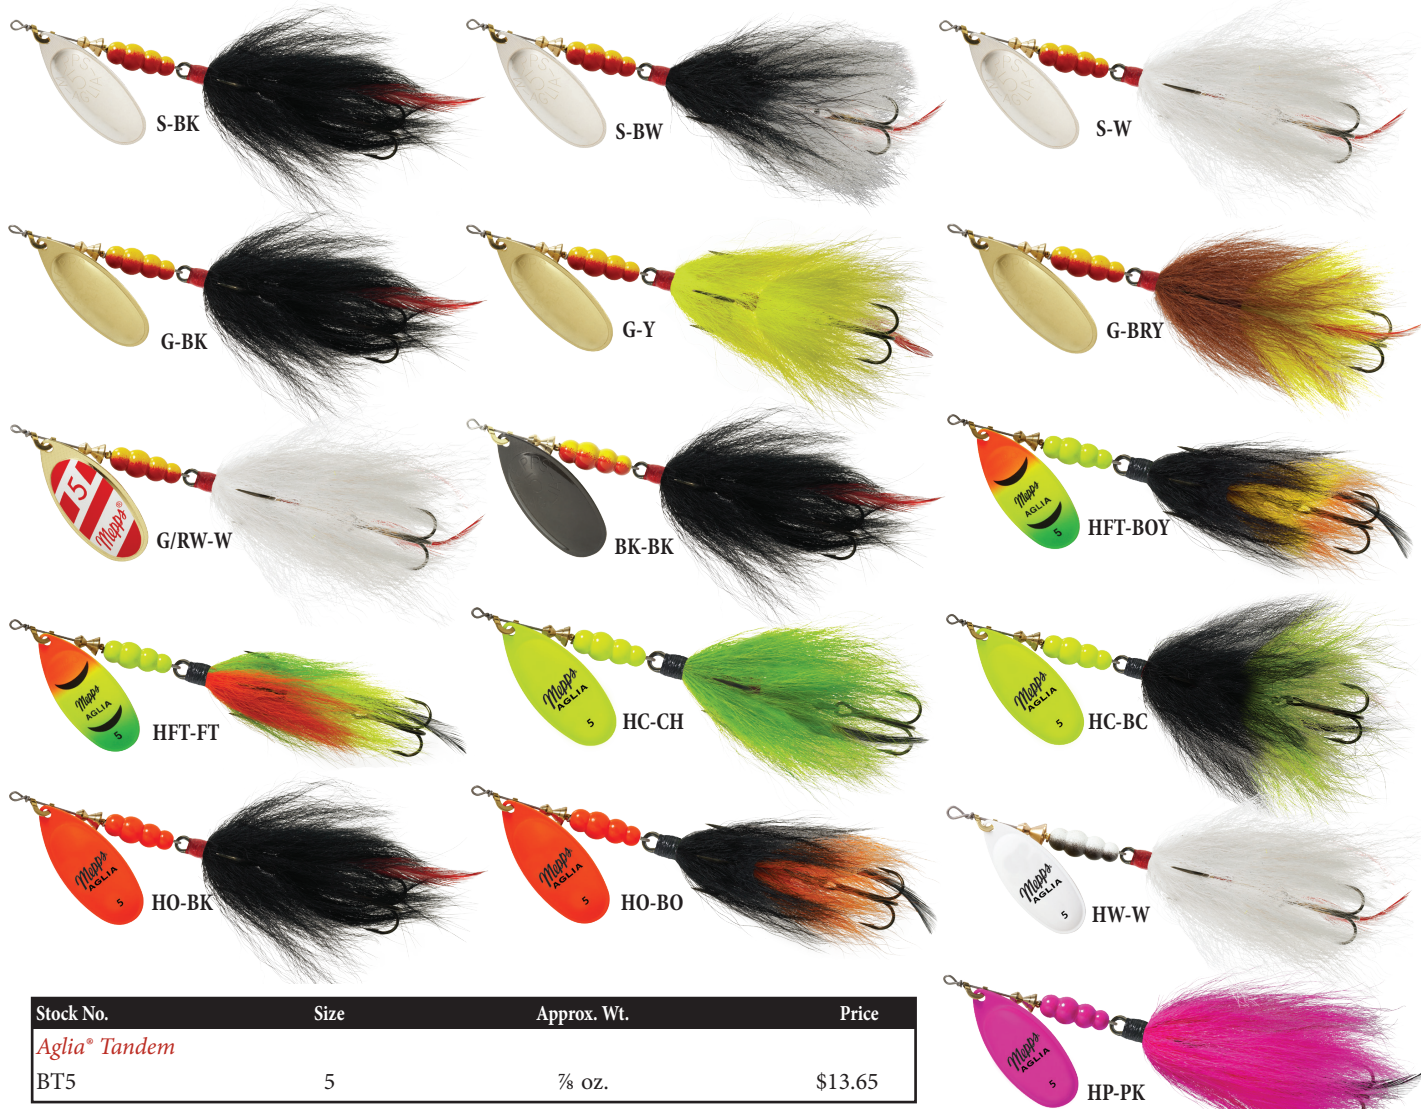

Double Blade Aglia®

Stock No.	Size	Approx. Wt.	Price
Double Blade Aglia®			
BD3T	3	5/16 oz.	\$8.45
BD5T	5	1 1/16 oz.	11.00

Be sure to include both the blade and tail colors in the stock number

The Mepps® Aglia® Double Blade Flashabou features the same highly reflective, hand-tied flashabou tail as the Aglia® Flashabou. The double blades create twice the flash and produces more loft over weeds and structure compared to the single bladed Aglia® Flashabou.

Double Blade Aglia® Flashabou

Stock No.	Size	Approx. Wt.	Price
Double Blade Aglia® Flashabou			
BD3FT	3	5/16 oz.	\$8.45
BD5FT	5	1 1/16 oz.	11.00

Be sure to include both the blade and tail colors in the stock number

Aglia® Tandem

The Mepps® #5 Aglia® Tandem is perfect for large bass, trophy northern pike and early season musky. Aglia® Tandems feature hand-tied genuine bucktail around a heavy-duty #1/0 bronze treble hook with a #2 treble hook trailer.