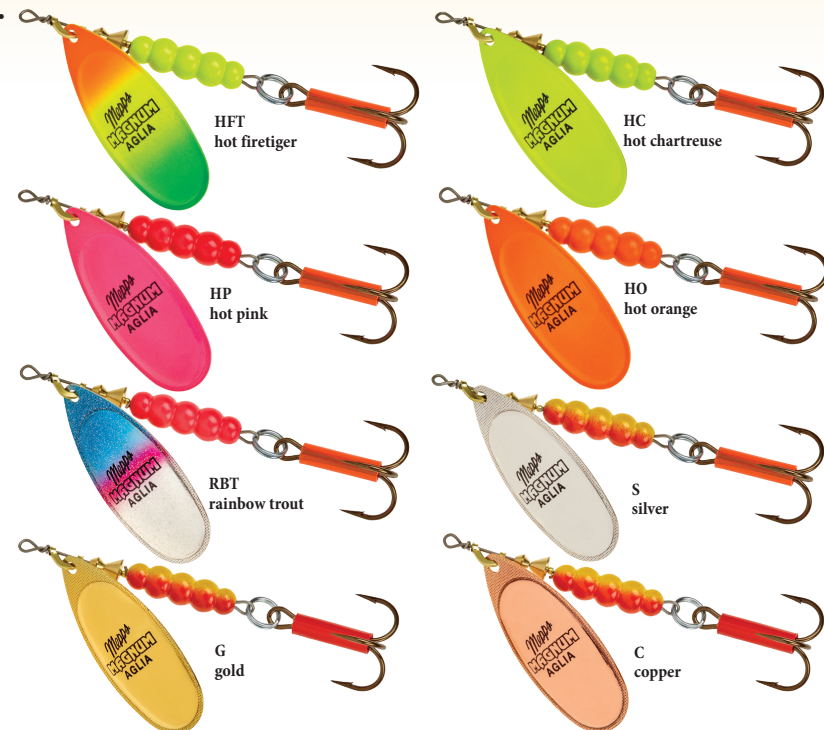

Aglia® Streamer

The Mepps® Aglia® Streamer combines the vibration and flash of the classic Mepps® Aglia® blade with the subtle and lifelike swimming action of a hand-tied MicroFlash streamer. It makes the ideal presentation for the stream, river or lake angler fishing for trout, salmon or grayling; or the fisherman matching the forage for bass, panfish or walleye. Streamers are available with either a single hook/stinger treble hook combo, or a plain single hook.

Stock No.	Size	Approx. Wt.	Price
<i>Aglia® Streamer single hook w/ treble hook stinger</i>			
B1SR	1	1/8 oz.	$10.45
B2SR	2	1/8 oz.	10.70
B3SR	3	1/4 oz.	11.50

Stock No.	Size	Approx. Wt.	Price
<i>Aglia® Streamer single hook</i>			
B1SRP	1	1/8 oz.	$9.00
B2SRP	2	1/8 oz.	9.30
B3SRP	3	1/4 oz.	10.10

Add a color code to the Stock No. when ordering

Magnum Aglia®

The Mepps® Magnum Aglia® is a full 125% heavier than our standard #5 Aglia®. Everything about it is big, from its 1 1/8 ounce weight to its Magnum #7 blade and heavy duty 3/0 treble hook.

No other spinner stays deep in heavy current and hugs the river bottoms, where trophy salmon hang out, better than the Mepps® Magnum Aglia®.

Stock No.	Size	Approx. Wt.	Hook Size	Price
<i>Magnum Aglia®</i>				
MB7	7	1 1/8 oz.	3/0	$12.90

Three all-time favorite Mepps® in-line spinners for your favorite species in a handy, reusable Pocket Pac.

Due to ongoing research, lure components may differ slightly from those pictured or described.

Pocket Pacs

Trout	
KB-T #1 Aglia® Plain	$15.10
Hot Firetiger, Hot Orange, Silver	
KB-T-D #1 Aglia® Dressed	$21.65
Hot Orange, Silver, Hot Firetiger	
KBF-T #1 Black Fury® Plain	$15.10
Yellow Dot, Fluorescent Red Dot, Chartreuse Dot	
KBF-T-D #1 Black Fury® Dressed	$21.65
White Dot, Hot Firetiger, Pink Dot