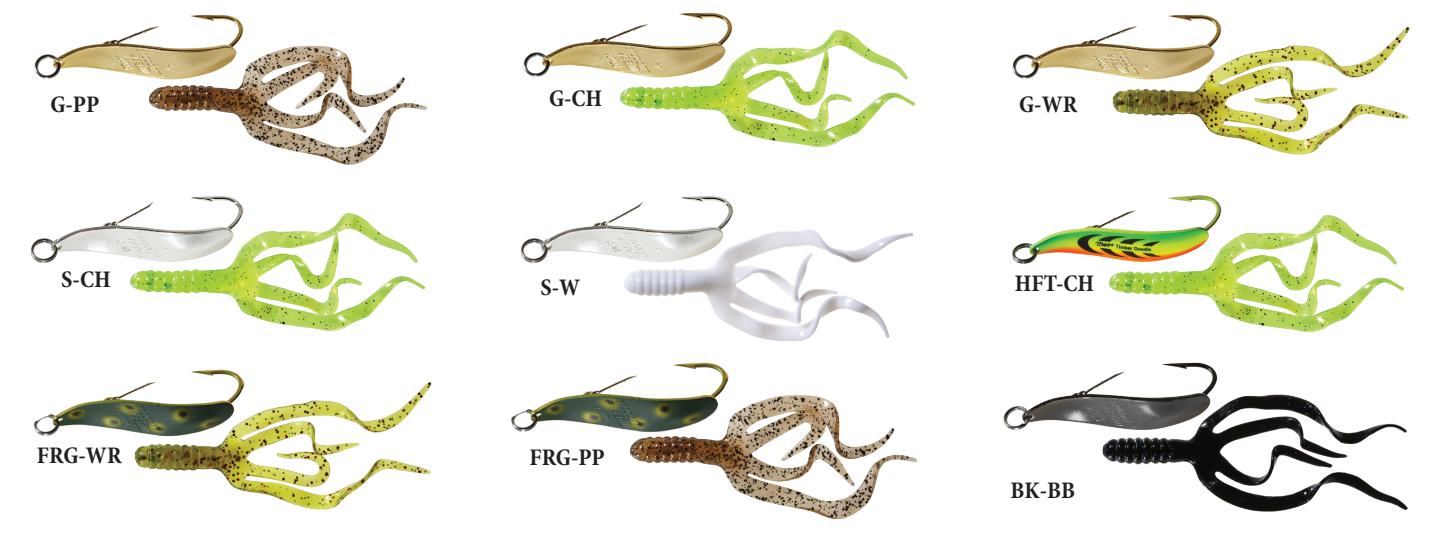

Ultra Lite & Spin Fly

Mepps® #00 Ultra Lites and #0 Spin Flies are ideal for light spinning tackle. They can also be used with your favorite fly rod. Use silver or gold Aglias to take panfish or trout on a crisp spring evening. Just before sunup or sundown, tie on a Black Fury®. Copper blades are very visible in stained water. Work a single hook Aglia® Wooly Worm or single hook Black Fury® through the weeds for great fishing action.

BOOT S-W dressed treble hook BOOH S-W dressed single hook
BOOT & BOOH share tail colors

Aglia® Wooly Worm Spin Flies

Aglia® Hackle Dressed Spin Flies

Stock No.	Approx. Wt.	Price
Aglia® Ultra Lites		
B00	1/18 oz.	\$4.65
B00P	1/18 oz.	4.65
B00T	1/18 oz.	6.85
B00H	1/18 oz.	6.85
B00W	1/18 oz.	6.85

Stock No.	Approx. Wt.	Price
Spin Flies - Aglia® Wooly Worm & Aglia® Hackle Dressed		
B0W	1/12 oz.	\$6.85
B0H	1/12 oz.	6.85

Timber Doodle®

Anyone can fish thick weeds or cover with a Mepps® Timber Doodle® because Timber Doodles, when rigged with a Mister Twister® Split Double Tail™, are virtually weedless. Because they flutter as they sink, they can be vertically jigged, cast or trolled. They are ideal for bass, walleye, northern pike and many other game fish, but really excel when fishing "slop" for trophy bass.