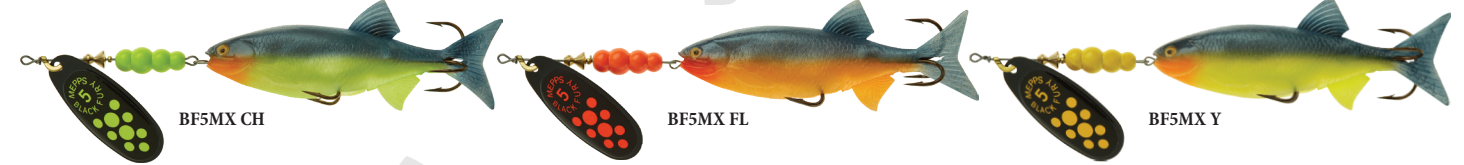

Black Fury® MX Mino

Replacement
Black Fury® MX Minos
Page 5

Stock No.	Size	Mino	Approx. Wt.	Price
<i>Black Fury® MX Mino</i>				
BF5MX	5	4"	1 3/16 oz.	$11.65