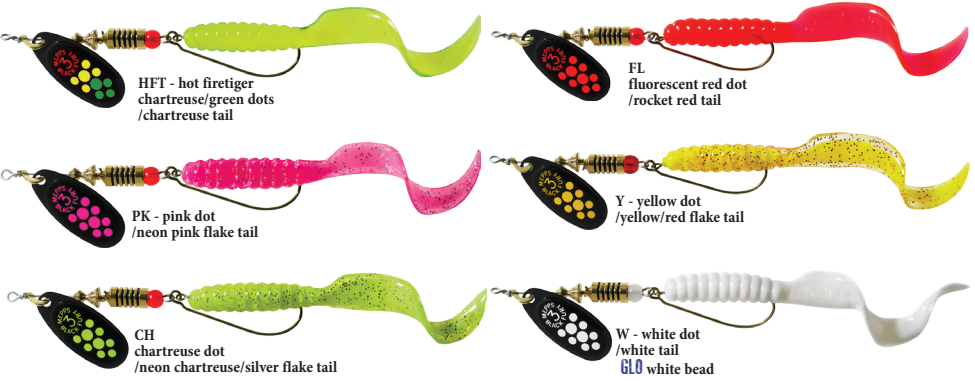

Comet® Combo & Black Fury® Combo

Mepps® Bucktail Jig

The Mepps® Comet® Combo combines the legendary Mepps® spinner with the original Mister Twister® Curly Tail® Grub. It's perfect for hooking up with everything from trophy largemouth bass and northern pike to panfish and crappie.

The Comet® Combo's blades spin close to the body, which allows the spinner to easily fish the shallow to mid-depth areas on top of those tight areas above weeds and cover. The Curly Tail® Grub is rigged on a Mister Twister® Keeper™ Hook, so it's weedless when you pitch it into the pads and walk it over logs, rocks or any other submerged cover.

Comet® Combo

Featuring Keeper® Hook & Curly Tail®

Stock No.	Size	Tail	Approx. Wt.	Price
Comet® Combo				
C1C	1	2"	1/8 oz.	6.30
C2C	2	3"	1/6 oz.	7.55
C3C	3	4"	1/4 oz.	7.55
C4C	4	4"	1/2 oz.	8.25

Add a color code to the Stock No. when ordering

Black Fury® Combo

Featuring Keeper® Hook & Curly Tail®

The Black Fury® Combo is an excellent low light (early morning, evening or overcast) spinner as well as a perfect choice for sunny days in less clear waters.

Stock No.	Size	Tail	Approx. Wt.	Price
Black Fury® Combo				
BF0C	0	1 1/2"	1/12 oz.	$6.30
BF1C	1	2"	1/8 oz.	6.30
BF2C	2	3"	1/6 oz.	7.55
BF3C	3	4"	1/4 oz.	7.55
BF4C	4	4"	1/2 oz.	8.25

Add a color code to the Stock No. when ordering