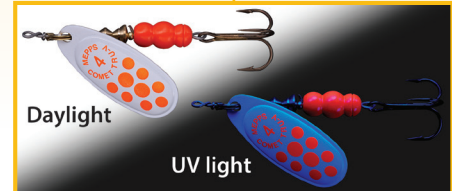

Stock No.	Size	Approx. Wt.	Price
Aglia®-e single hook			
BE0P	0	1/12 oz.	\$4.65
BE1P	1	1/8 oz.	4.65
BE2P	2	1/6 oz.	5.35
BE3P	3	1/4 oz.	5.35
BE4P	4	1/3 oz.	6.45
BE5P	5	1/2 oz.	6.45

Be sure to include the blade colors in the stock number when ordering.

To view actual size of Aglia® blades & bodies, refer to the table on pg. 6. **"Actual Aglia® Blade & Body Sizes"**

Comet® TRU-V

Actual Comet® Blade & Body Sizes

musky, pike, largemouth bass | large crappie, all bass species, large trout, walleye | trout, panfish

DAYLIGHT VS. UV LIGHT

Daylight

UV light

PLAIN TREBLE HOOK

Stock No.	Size	Approx. Wt.	Price
Comet® TRU-V plain treble hook			
CTV0	0	1/12 oz.	\$5.20
CTV1	1	1/8 oz.	5.20
CTV2	2	1/6 oz.	5.95
CTV3	3	1/4 oz.	5.95
CTV4	4	1/3 oz.	7.25
CTV5	5	1/2 oz.	7.25