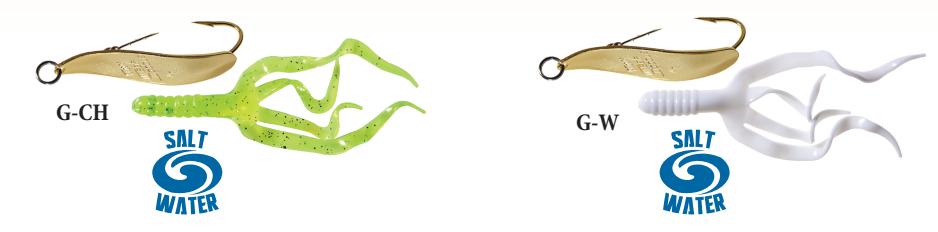

Saltwater Timber Doodle®

Stock No.	Wt.	Length	Width	Thickness	Price
Saltwater Timber Doodle®					
TD0SW	1/4 oz.	2"	17/32"	.060	$8.40
TD1SW	1/2 oz.	2 1/2"	1 1/16"	.060	9.90

Replacement Tails
Genuine Mister Twister® Split Double Tails™ 7/4 to a card

stock no.	color	price
4SDT CH	Chartreuse	$3.25
4SDT PP	Pumpkin Pepper	3.25
4SDT RR	Rocket Red	3.25
4SDT WR	Watermelon	3.25
4SDT BB	Black & Blue	3.25
4SDT W	White	3.25

All Timber Doodles come packaged with three Mister Twister® Split Double Tails™.