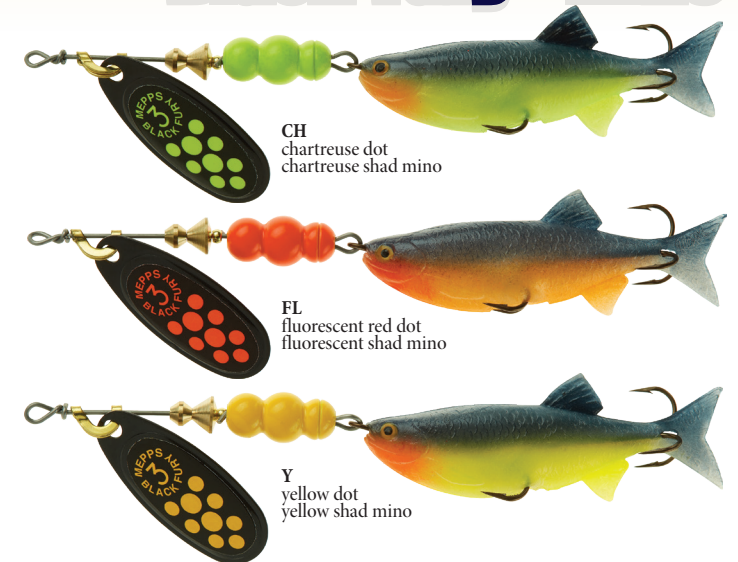

Black Fury® Mino

The Black Fury® Mino combines our popular Black Fury® blade with a painted bump body and a shad mino which includes painted accents to match the blade color. Available in blade sizes #0 - #5, the Black Fury® Mino is perfect for all species, whether you are casting or trolling. The lure runs at mid-depth in the water and has an erratic swimming action which gives the Black Fury® Mino the appearance of an injured bait fish. Predator fish see this lure as an easy next meal.

Black Fury® Minos excel in low light conditions, making them second-to-none in early morning, evening or overcast skies. These spinners are a perfect choice for sunny days when you want contrast with the brightness of the water, weeds and structure.

Stock No.	Blade Size	Mino Size	Approx. Wt.	Price	Stock No.	Blade Size	Mino Size	Approx. Wt.	Price
Black Fury® Mino					Black Fury® Mino				
BF0M	0	1-1/4"	1/9 oz.	$7.65	BF3M	3	2-1/2"	5/16 oz.	$9.20
BF1M	1	1-7/8"	1/6 oz.	7.65	BF4M	4	3"	7/16 oz.	11.65
BF2M	2	2-1/2"	1/4 oz.	9.20	BF5M	5	3"	1/2 oz.	11.65