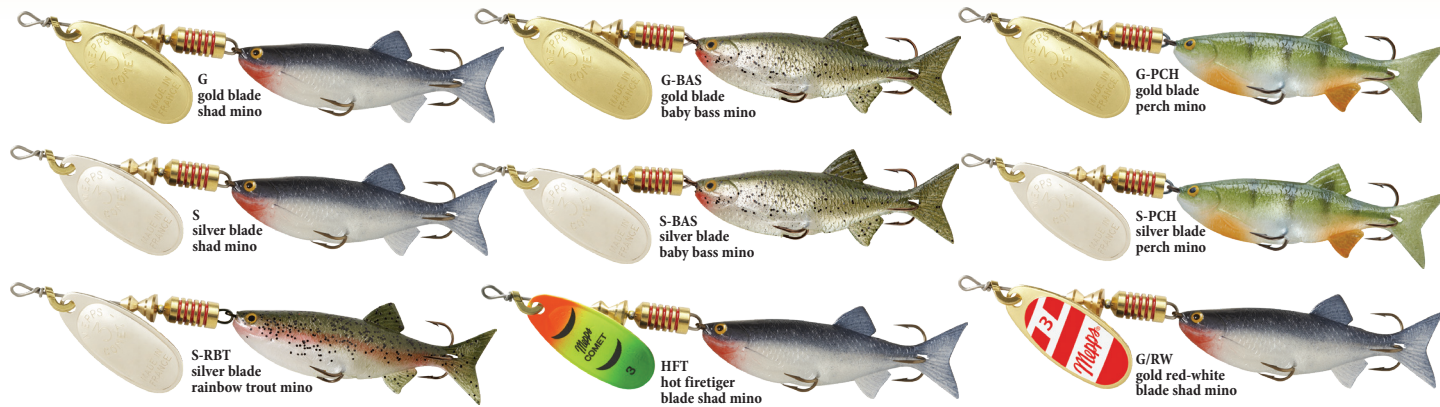

A 1940's Mepps® Aglia® spinner compared to today's Mepps Aglia® spinner. Still perfectly balanced and made with the same high quality brass and stainless steel components we continue to use to this day.

Bronze Slammer

Silver Blade

Gold Blade

- Designed with an emphasis on catching big smallmouth bass on big bodies of water
- Hand painted blades & bodies with glitter which mimic various bait fish patterns that bass feed on, in addition, adds contrast to the blinding underwater flash of our silver, gold, copper & black nickel blades
- The heart of any in-line spinner is the clevis. Our folded solid brass clevis is what allows the blade on every Mepps® lure to start spinning as soon as the lure hits the water
- Perfect balance of premium hand-tied bucktail & flashabou. The flashabou is designed to be more pronounced in the middle, creating extra tail action & more flash when swimming through the water
- The dressed treble hook on the Bronze Slammer is designed to offer an extra large profile that is over 20% larger than our standard Dressed Aglia® profile
- VMC® Barbarian® Treble Hook features a technical locking curve, offering a 25% improved hook up rate, which decreases the chance of losing out on a big fish

Stock No.	Size	Approx. Wt.	Price
Bronze Slammer			
BS3T	3	¼ oz.	\$10.40
BS4T	4	½ oz.	11.10
BS5T	5	½ oz.	11.10

Black Nickel Blade

Copper Blade

Comet® Mino

The Comet® Mino runs at mid-depth. The erratic swimming action gives the Comet® Mino the appearance of an injured bait fish. Mepps® Comet® Minos are perfect for all species, whether casting or trolling.

The Comet® Combo's blades spin close to the body, which allows the spinner to easily fish the shallow to mid-depth areas on top of those tight areas above weeds and cover. The Curly Tail® Grub is rigged on a Mister Twister® Keeper™ Hook, so it's weedless when you pitch it into the pads and walk it over logs, rocks or any other submerged cover.