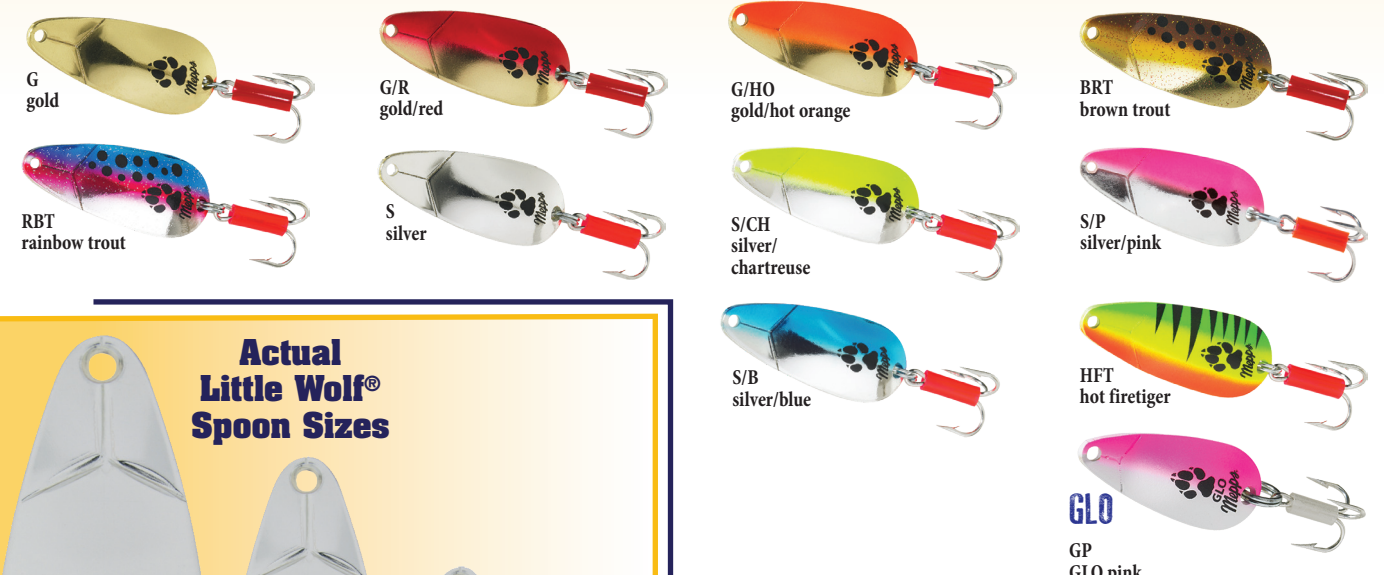

Bantam Syclops™ are the lightest of the Syclops™ and feature a single salmon hook. They are ideal for Kokanee. Bantam Syclops™ can be trolled, cast, drifted or jigged, but, their erratic side-to-side wobbling action makes them extremely effective when trolled.

Bantam Syclops™

Stock No.	Wt.	Length	Width	Thickness	Price
Bantam Syclops™ Single Hook					
SY00LP	1/16 oz.	1 1/2"	27/64"	.020	\$5.05
SY0LP	1/8 oz.	2"	17/32"	.025	5.35

James Espinosa

Wayne Kuehler

The Mepps® Little Wolf® is a rugged, solid brass spoon that will not rust or tarnish. Its genuine silver plate produces a bright white flash and its reverse-curve design features ten highly-reflective surfaces that send light in all directions. All Little Wolf's feature vinyl and acrylic oven-baked finish for maximum durability. Every Little Wolf® is perfectly balanced to maintain an intense side-to-side wobbling action.

Little Wolf®

Actual Little Wolf® Spoon Sizes

Stock No.	Wt.	Length	Width	Price
Little Wolf® Treble Hook				
LW18	1/8 oz.	1 3/16"	1/2"	\$4.85
LW14	1/4 oz.	1 1/16"	3/8"	5.25
LW25	3/8 oz.	2 1/8"	7/8"	7.15
LW34	3/4 oz.	2 3/4"	1 1/16"	9.95