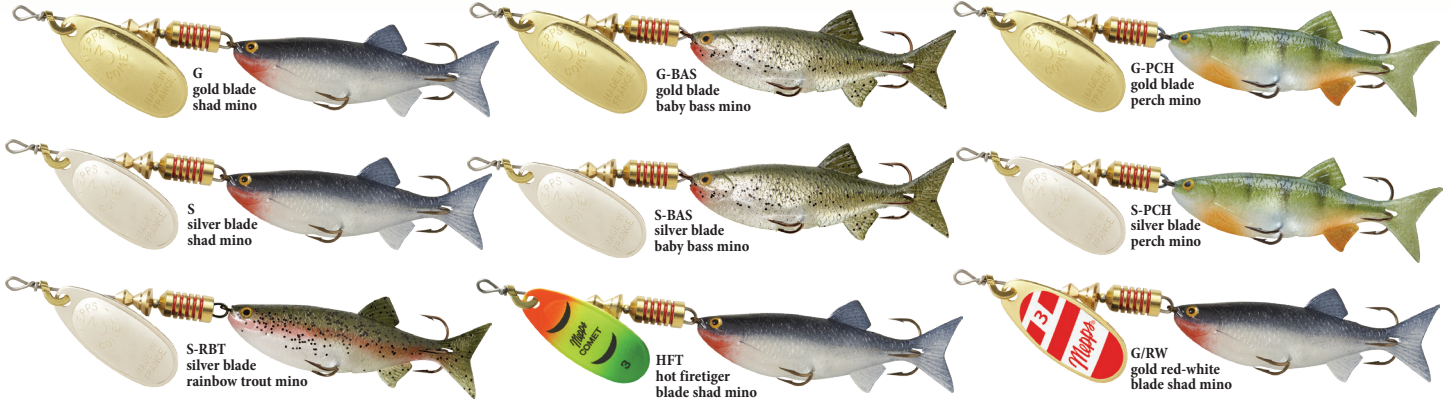

Comet® Mino

The Comet® Mino runs at mid-depth. The erratic swimming action gives the Comet® Mino the appearance of an injured bait fish. Mepps® Comet® Minos are perfect for all species, whether casting or trolling.

Stock No.	Blade Size	Mino Size	Approx. Wt.	Price	Stock No.	Blade Size	Mino Size	Approx. Wt.	Price
Comet® Mino					Comet® Mino				
C0M	0	1-1/4"	1/9 oz.	\$7.65	C3M	3	2-1/2"	5/16 oz.	\$9.20
C1M	1	1-7/8"	1/6 oz.	7.65	C4M	4	3"	7/16 oz.	11.65
C2M	2	2-1/2"	1/4 oz.	9.20	C5M	5	3"	1/2 oz.	11.65

COMET® MINO & AGLIA® LONG MINO REPLACEMENT MINOS

— All Minos are available in all sizes —

- Add "S" after the stock number if you want a Shad Mino,
- "RBT" if you want a Rainbow Trout Mino,
- "BAS" if you want a Baby Bass Mino, or
- "PCH" if you want a Perch Mino.