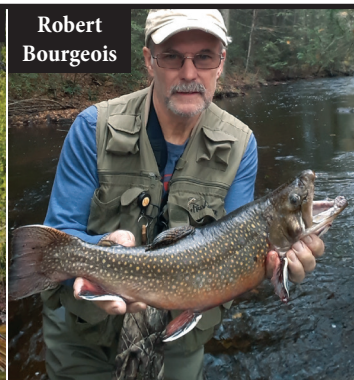

Heather Sharpe

Robert Bourgeois