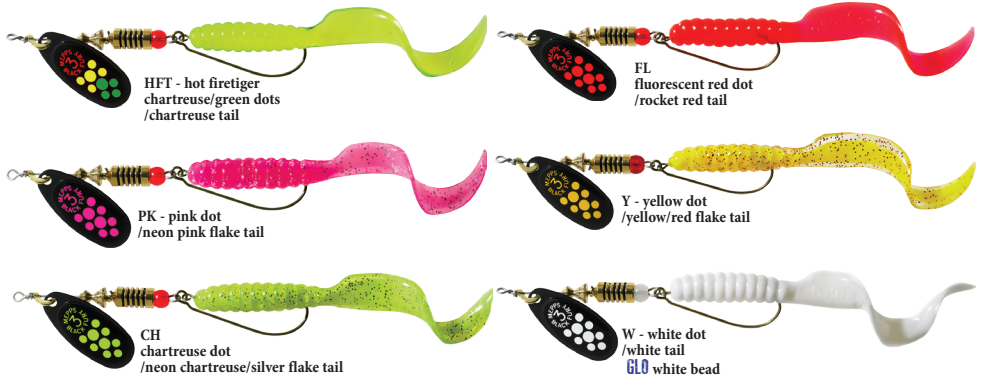

Comet® Combo & Black Fury® Combo

The Mepps® Comet® Combo combines the legendary Mepps® spinner with the original Mister Twister® Curly Tail® Grub. It's perfect for hooking up with everything from trophy largemouth bass and northern pike to panfish and crappie.

The Comet® Combo's blades spin close to the body, which allows the spinner to easily fish the shallow to mid-depth areas on top of those tight areas above weeds and cover. The Curly Tail® Grub is rigged on a Mister Twister® Keeper™ Hook, so it's weedless when you pitch it into the pads and walk it over logs, rocks or any other submerged cover.

Comet® Combo

Featuring Keeper® Hook & Curly Tail®

Stock No.	Size	Tail	Approx. Wt.	Price
Comet® Combo				
C1C	1	2"	1/8 oz.	6.30
C2C	2	3"	1/6 oz.	7.55
C3C	3	4"	1/4 oz.	7.55
C4C	4	4"	1/2 oz.	8.25

Add a color code to the Stock No. when ordering

Black Fury® Combo

Featuring Keeper® Hook & Curly Tail®

The Black Fury® Combo is an excellent low light (early morning, evening or overcast) spinner as well as a perfect choice for sunny days in less clear waters.

Stock No.	Size	Tail	Approx. Wt.	Price
Black Fury® Combo				
BF0C	0	1 1/2"	1/12 oz.	$6.30
BF1C	1	2"	1/8 oz.	6.30
BF2C	2	3"	1/6 oz.	7.55
BF3C	3	4"	1/4 oz.	7.55
BF4C	4	4"	1/2 oz.	8.25

Add a color code to the Stock No. when ordering

Replacement Tails

Geneue Mister Twister® Curly Tail® 9/4 to a card

Stock No.	Style	Price
TT	2" Teeny Twister Tail	$1.65
MT	3" Meeny Twister Tail	$2.10
4T	4" Twister Tail	$2.75

1(White), **02RS**(Clear with Red Flake/Yellow Core), **091**(Opaque Red-White), **101S**(Neon Chartreuse Flake), **93**(Red-Black Line), **310P**(Black-Chartreuse Pearl), **10**(Chartreuse), **10S**(Chartreuse-Silver Flake), **9R**(Rocket Red), **198**(Brown-Orange), **16**(White Firetail), **108**(Chartreuse-Orange Core), **61S**(Neon Pink Flake),