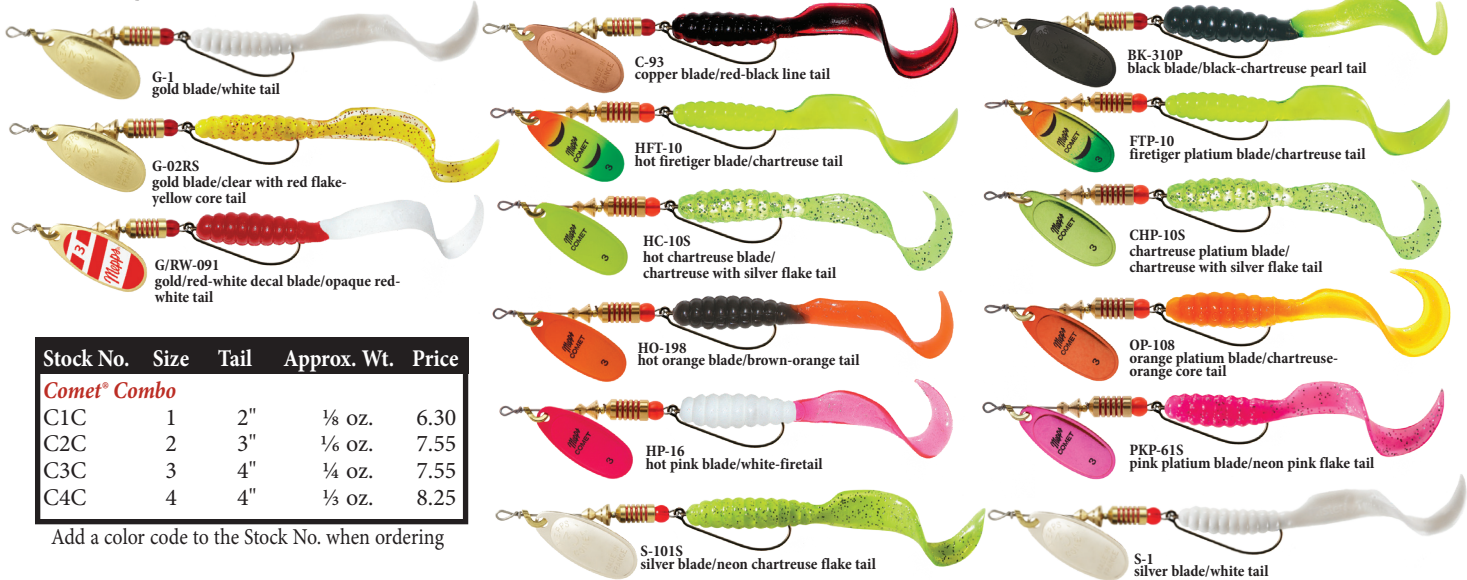

# Comet® Combo & Black Fury® Combo

The Mepps® Comet® Combo combines the legendary Mepps® spinner with the original Mister Twister® Curly Tail® Grub. It's perfect for hooking up with everything from trophy largemouth bass and northern pike to panfish and crappie.

The Comet® Combo's blades spin close to the body, which allows the spinner to easily fish the shallow to mid-depth areas on top of those tight areas above weeds and cover. The Curly Tail® Grub is rigged on a Mister Twister® Keeper™ Hook, so it's weedless when you pitch it into the pads and walk it over logs, rocks or any other submerged cover.

## Comet® Combo

Featuring  Keeper® Hook & Curly Tail®

Stock No.	Size	Tail	Approx. Wt.	Price
<b>Comet® Combo</b>				
C1C	1	2"	1/8 oz.	6.30
C2C	2	3"	1/6 oz.	7.55
C3C	3	4"	1/4 oz.	7.55
C4C	4	4"	1/2 oz.	8.25

## Black Fury® Combo

Featuring  Keeper® Hook & Curly Tail®

The Black Fury® Combo is an excellent low light (early morning, evening or overcast) spinner as well as a perfect choice for sunny days in less clear waters.