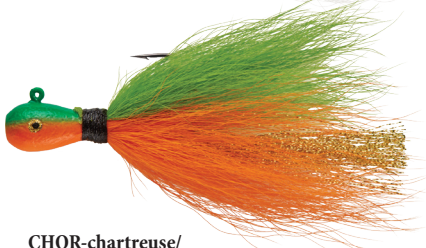

Mepps® Bucktail Jig

Bucktail jigs are extremely versatile. They can be used in rivers and lakes, both shallow and deep water. For years, we have been asked by our smallmouth, largemouth & walleye Prostaff to come out with a bucktail jig for their fisheries. After two years of testing and research we offer the Mepps® Bucktail Jig. Featuring the perfect balance of hand-tied bucktail & flashabou, with the flashabou being more pronounced in the middle to create more flash. These jigs use a chip resistant paint and a durable VMC hook. There isn't a bucktail jig on the market with a fuller tail or larger profile than the Mepps® Bucktail Jig.

PUPK-purple/pink

PKWH-pink/white

ORYL-orange/yellow

BKWH-black/white

BLWH-blue/white

CHYL-chartreuse/yellow

BROR-brown/orange

CHOR-chartreuse/orange

BKBR-black/brown

BKCH-black/chartreuse

BKRD-black/red

BKPU-black/purple

Stock No.	Approx. Wt.	Hook Size	Price
<i>Mepps® Bucktail Jig</i>			
MBJ18	1/8 oz.	1/0	\$3.80
MBJ14	1/4 oz.	2/0	3.80
MBJ38	3/8 oz.	2/0	4.10
MBJ12	1/2 oz.	2/0	4.10