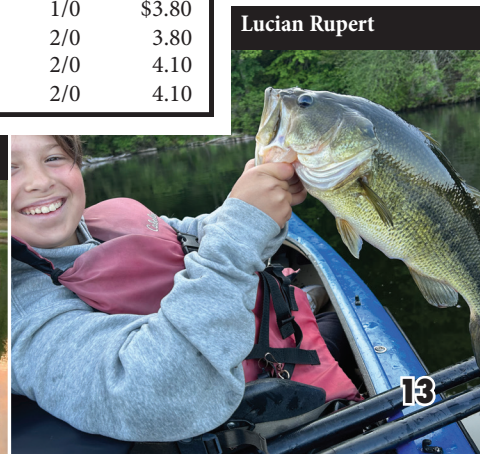

Russell Davenport

Lucian Rupert