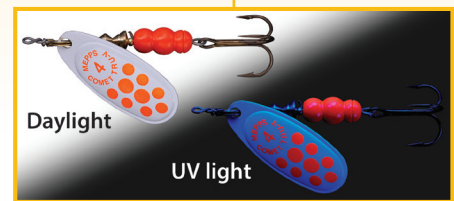

DAYLIGHT VS. UV LIGHT