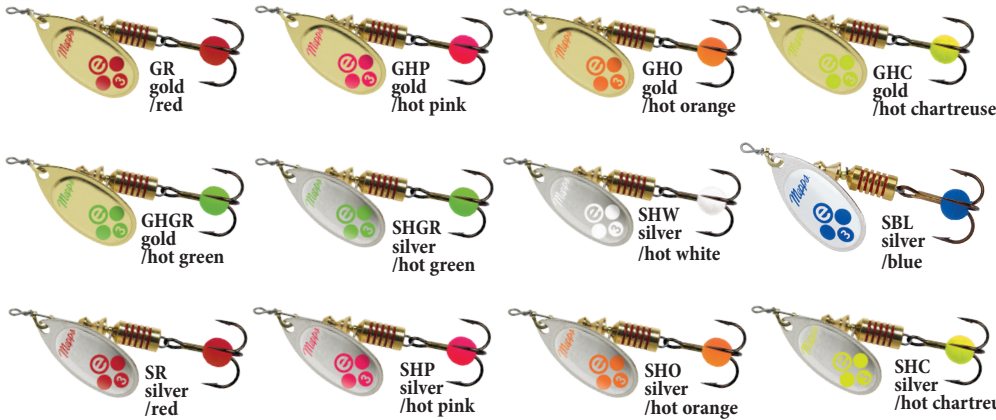

The Mepps® Aglia®-e combines the proven fish-catching ability of the Mepps® Aglia® with the look and feel of a salmon egg. The uniquely designed blade pattern presents the illusion of a spawn sack, while the durable life-like egg on the hook attracts strikes.

AGLIA-E TREBLE HOOK

Stock No.	Size	Approx. Wt.	Price
<i>Aglia®-e treble hook</i>			
BE0	0	1/12 oz.	\$4.65
BE1	1	1/8 oz.	4.65
BE2	2	1/6 oz.	5.35
BE3	3	1/4 oz.	5.35
BE4	4	1/3 oz.	6.45
BE5	5	1/2 oz.	6.45

AGLIA-E SINGLE HOOK

Stock No.	Size	Approx. Wt.	Price
<i>Aglia®-e single hook</i>			
BE0P	0	1/12 oz.	\$4.65
BE1P	1	1/8 oz.	4.65
BE2P	2	1/6 oz.	5.35
BE3P	3	1/4 oz.	5.35
BE4P	4	1/3 oz.	6.45
BE5P	5	1/2 oz.	6.45

Be sure to include the blade colors in the stock number when ordering.

The Mepps® Comet® precise mechanics ensure the blade works equally well close to or away from the axis of rotation. This means the Comet® is at home in rough water and currents as well as calm pools.

Ultraviolet (UV) light is mostly invisible to humans, but according to scientific testing, quite visible to many species of fish. Many baitfish and small gamefish patterns reflect UV light. Therefore, fish can use UV light when seeking prey.