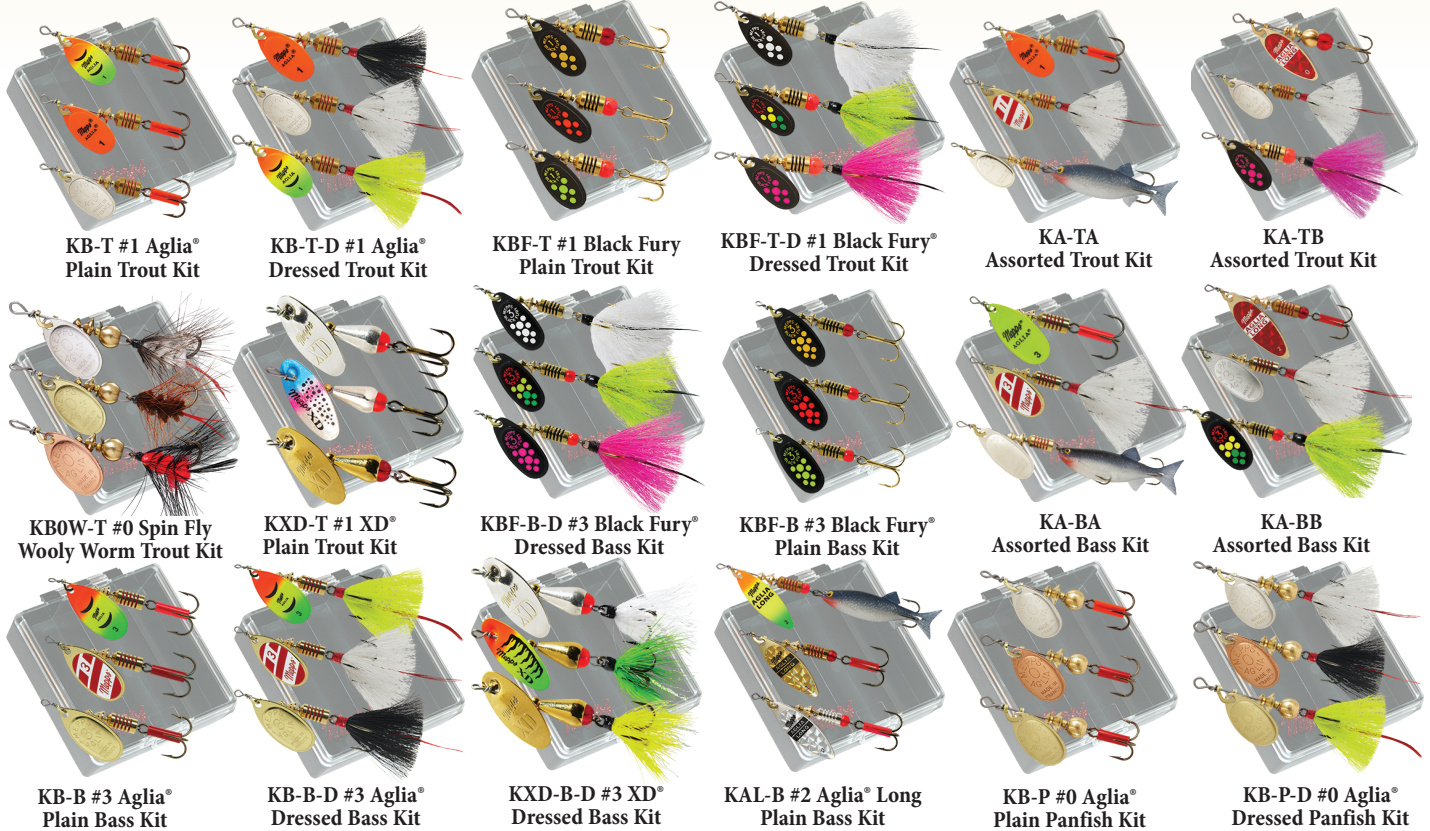

Three all-time favorite Mepps® in-line spinners for your favorite species in a handy, reuseable Pocket Pac.

Due to ongoing research, lure components may differ slightly from those pictured or described.

# Pocket Pacs

| Trout   |         |
|---|---------|
| <b>KB-T #1 Aglia® Plain</b>                     | \$15.10 |
| Hot Firetiger, Hot Orange, Silver               |         |
| <b>KB-T-D #1 Aglia® Dressed</b>                 | \$21.65 |
| Hot Orange, Silver, Hot Firetiger               |         |
| <b>KBF-T #1 Black Fury® Plain</b>               | \$15.10 |
| Yellow Dot, Fluorescent Red Dot, Chartreuse Dot |         |
| <b>KBF-T-D #1 Black Fury® Dressed</b>           | \$21.65 |
| White Dot, Hot Firetiger, Pink Dot              |         |