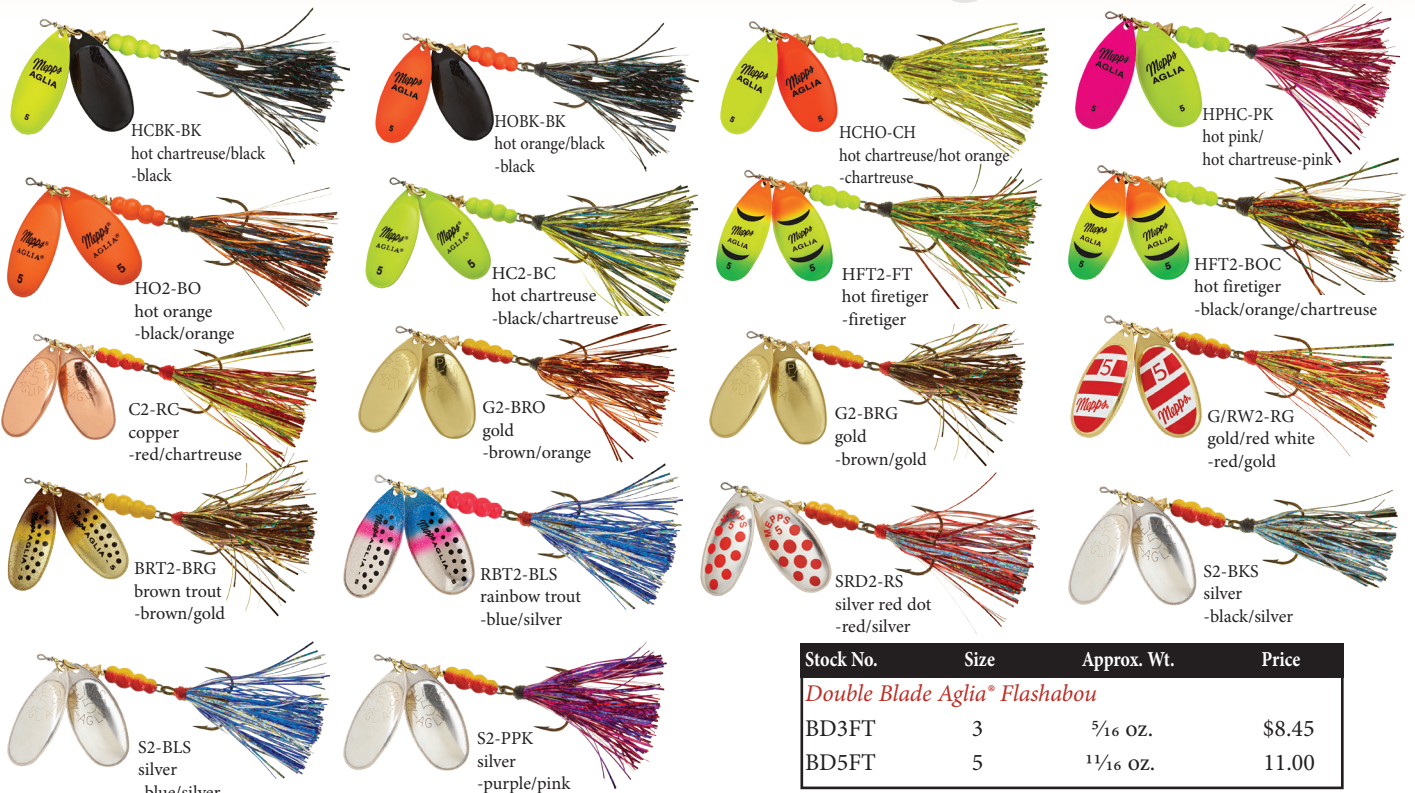

Dual blades create more flash. In addition, the sound and vibration they make is noticeably different than a spinner with a single blade. Two blades also produce more loft so they are easier to fish over weeds and other structure.

# Double Blade Aglia®

Stock No.	Size	Approx. Wt.	Price
<i>Double Blade Aglia®</i>			
BD3T	3	5/16 OZ.	\$8.45
BD5T	5	1 1/16 OZ.	11.00

Be sure to include both the blade and tail colors in the stock number

The Mepps® Aglia® Double Blade Flashabou features the same highly reflective, hand-tied flashabou tail as the Aglia® Flashabou. The double blades create twice the flash and produces more loft over weeds and structure compared to the single bladed Aglia® Flashabou.

# Double Blade Aglia® Flashabou

Stock No.	Size	Approx. Wt.	Price
<i>Double Blade Aglia® Flashabou</i>			
BD3FT	3	5/16 OZ.	\$8.45
BD5FT	5	1 1/16 OZ.	11.00

Be sure to include both the blade and tail colors in the stock number