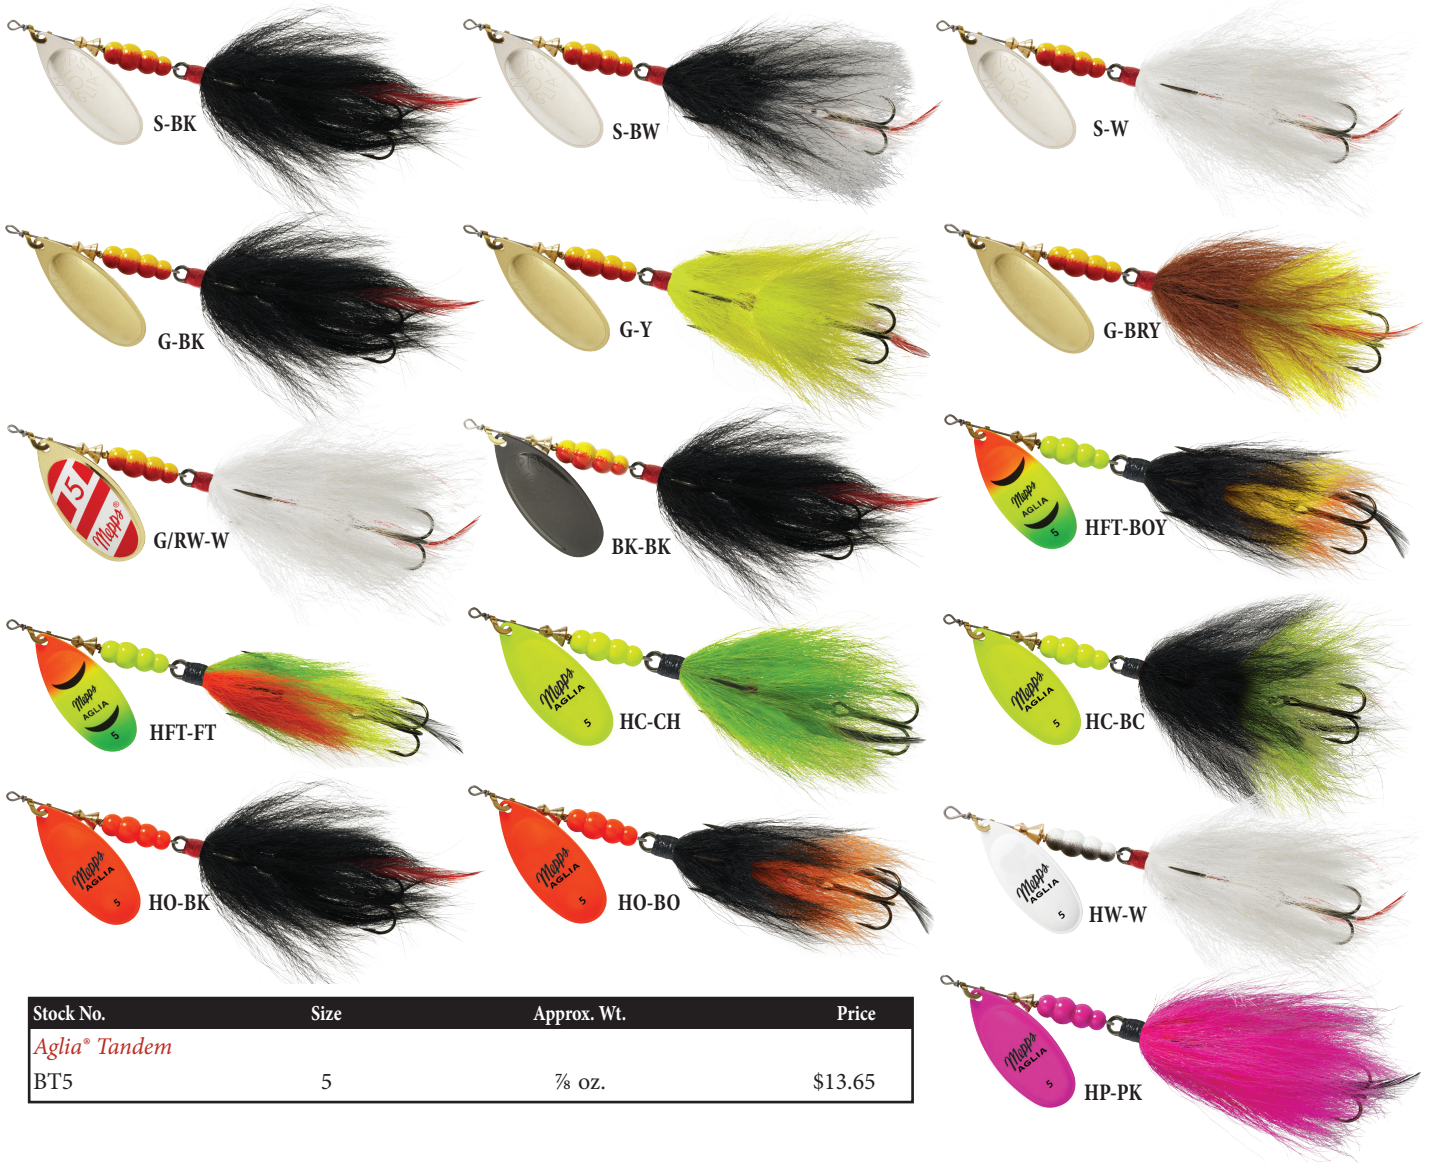

# Aglia® Tandem

The Mepps® #5 Aglia® Tandem is perfect for large bass, trophy northern pike and early season musky. Aglia® Tandems feature hand-tied genuine bucktail around a heavy-duty #1/0 bronze treble hook with a #2 treble hook trailer.

Stock No.	Size	Approx. Wt.	Price
<i>Aglia® Tandem</i>			
BT5	5	7/8 oz.	\$13.65

# Black Fury® Tandem

The Mepps® Black Fury® Tandem has the same great attributes of the Aglia® Tandem described above, plus, the shallow to mid-depth running, high-contrast, fish catching benefits of the Black Fury®.

Stock No.	Size	Approx. Wt.	Price
<i>Black Fury® Tandem</i>			
BFT5	5	7/8 oz.	\$13.65